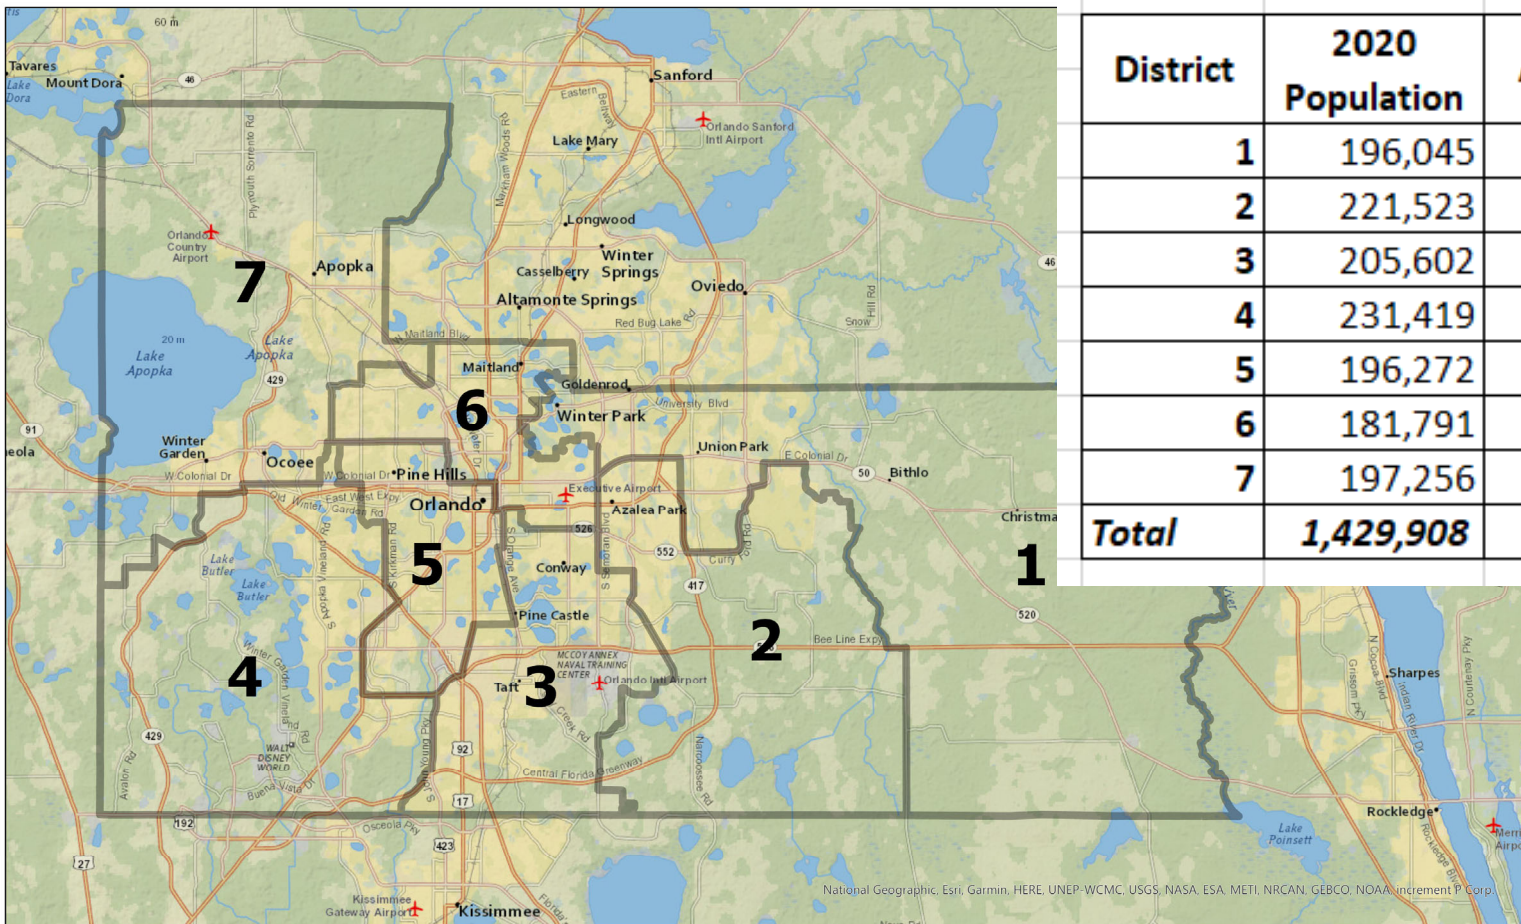

# 2020 Census Data

District	2020 Population	Average	Above (Below)	
			#	%
1	196,045	204,273	(8,228)	-4.0%
2	221,523	204,273	17,250	8.4%
3	205,602	204,273	1,329	0.7%
4	231,419	204,273	27,146	13.3%
5	196,272	204,273	(8,001)	-3.9%
6	181,791	204,273	(22,482)	-11.0%
7	197,256	204,273	(7,017)	-3.4%
<b>Total</b>	<b>1,429,908</b>			