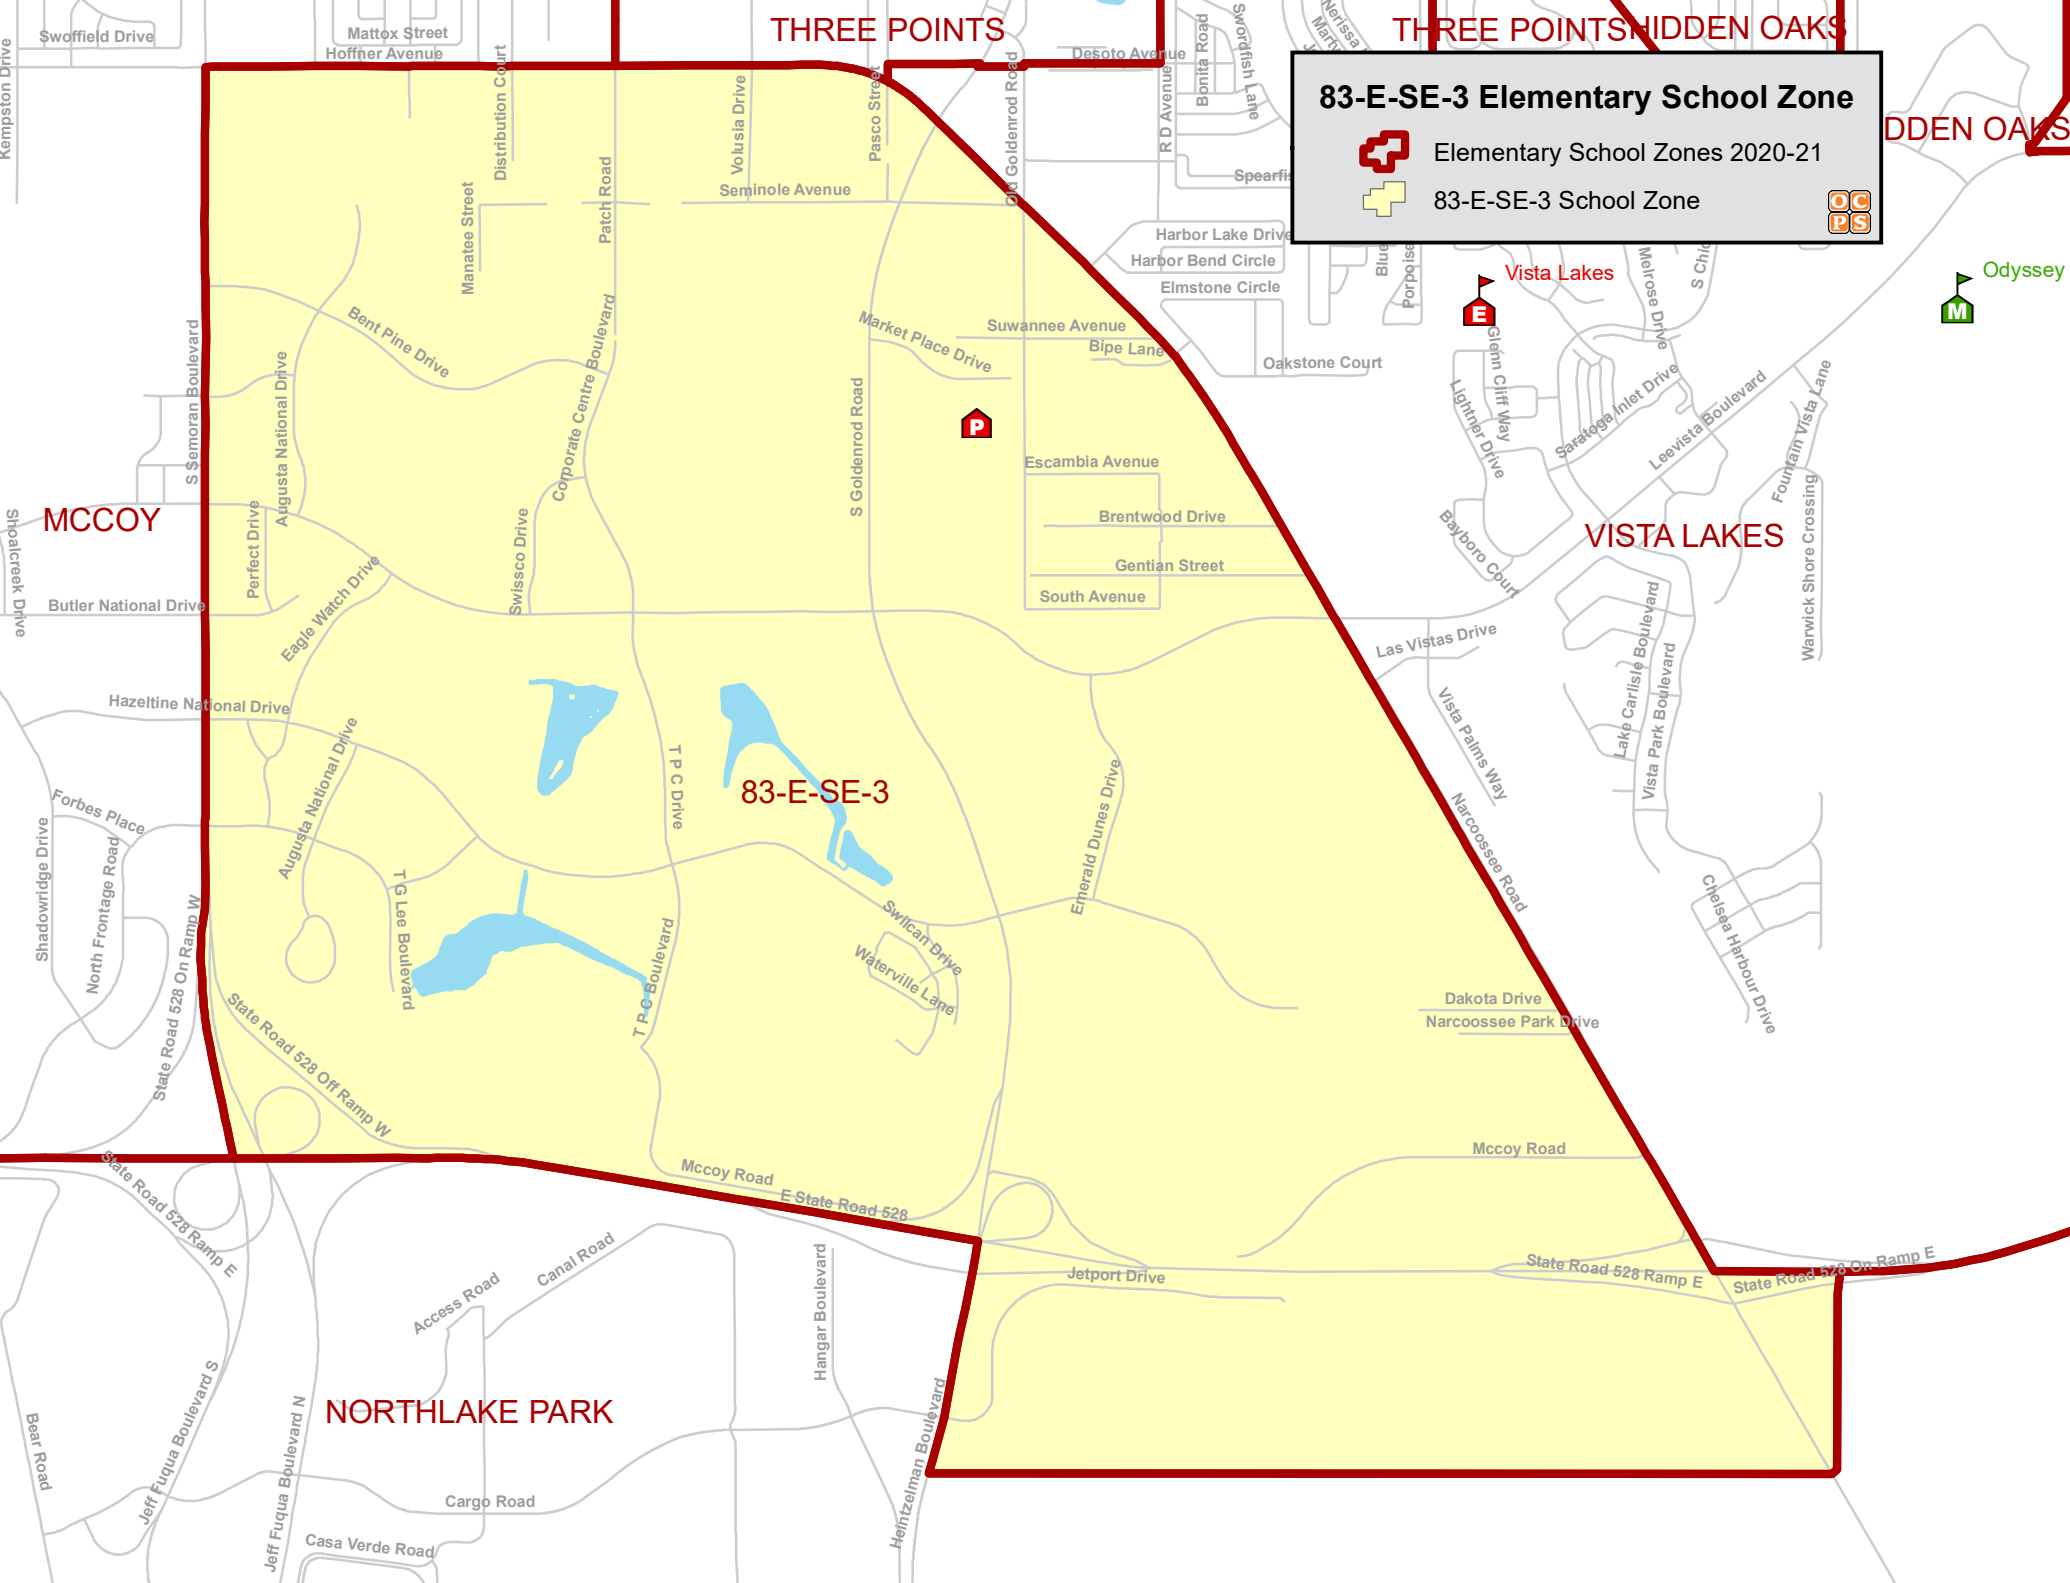

THREE POINTS

THREE POINTS HIDDEN OAKS

HIDDEN OAKS

**83-E-SE-3 Elementary School Zone**

-  Elementary School Zones 2020-21
-  83-E-SE-3 School Zone

MCCOY

VISTA LAKES

NORTHLAKE PARK