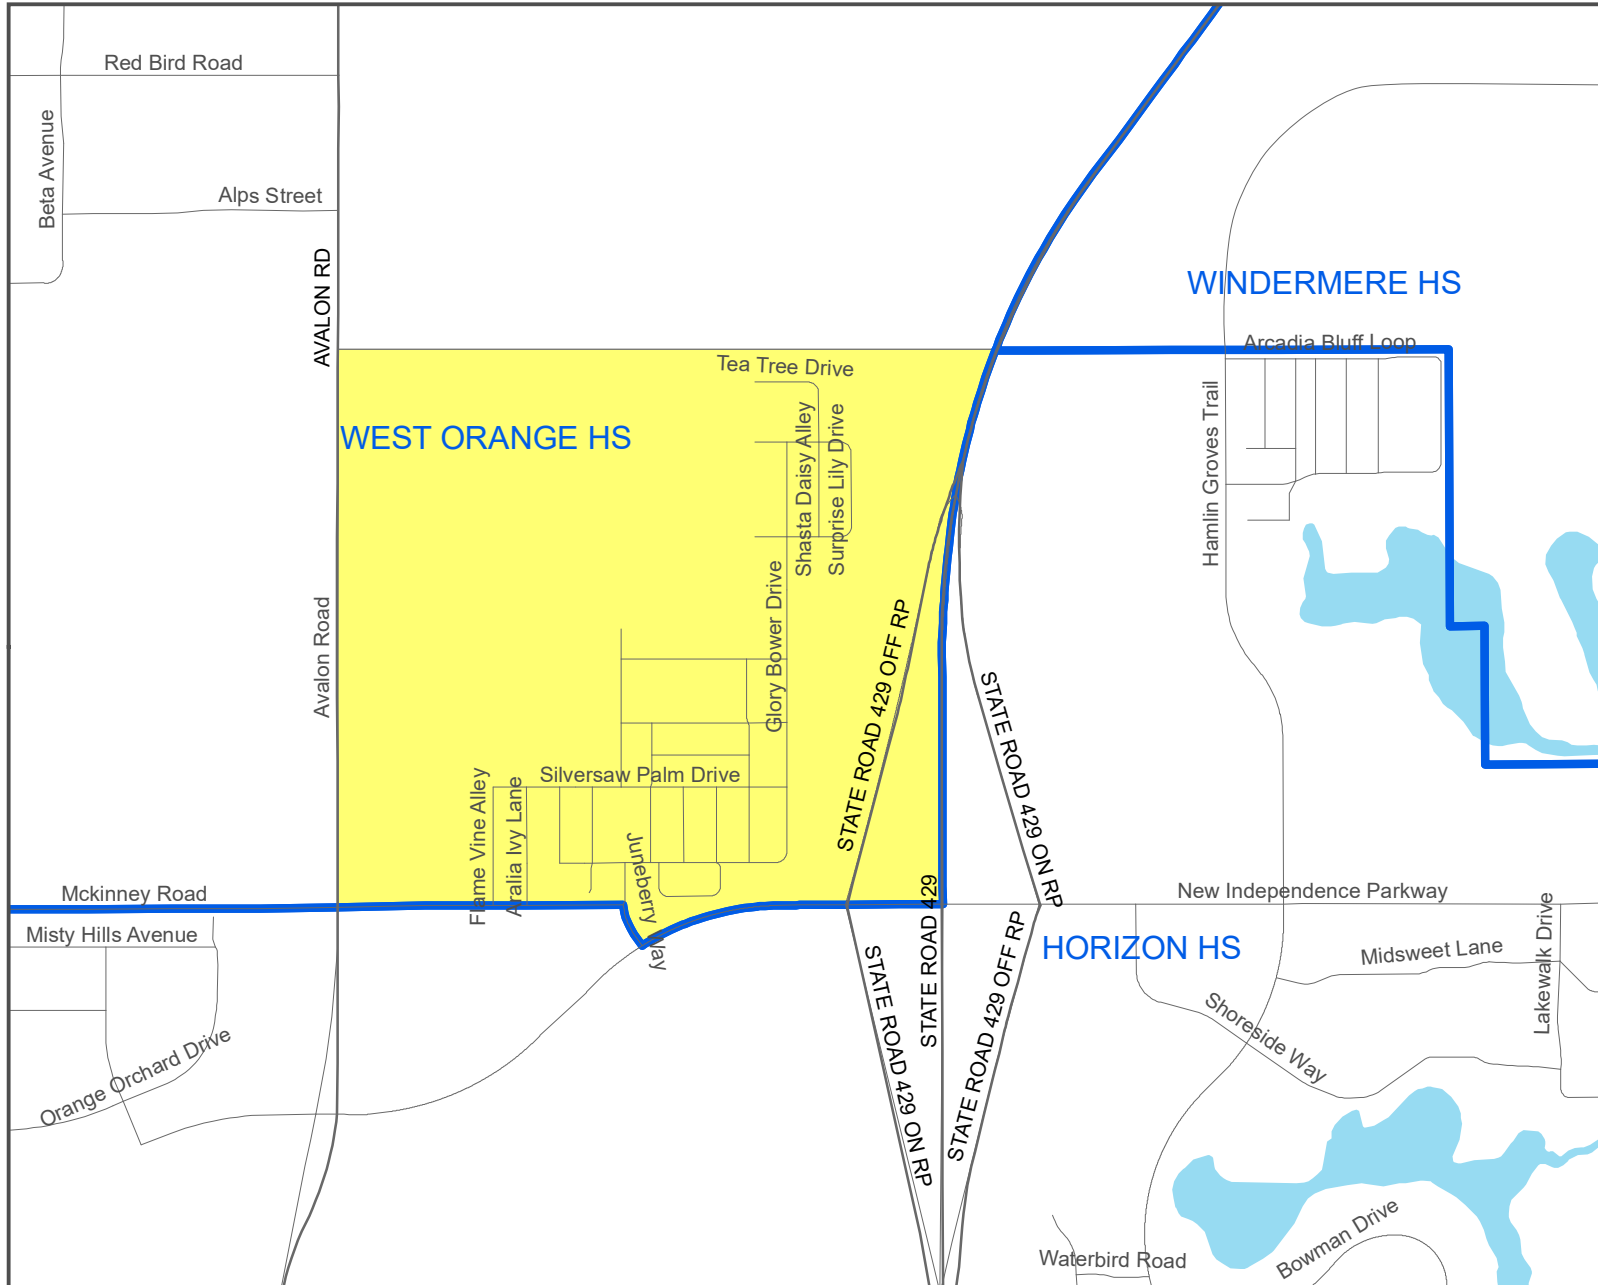

# Hamilton Gardens - Targeted Rezoning

## Legend

- HS Zones 21-22
- Targeted Area

Targeted area is zoned for West Orange HS. There are 8 OCPS HS students residing there.

**Recommendation:** move targeted area from West Orange HS to Horizon HS attendance zone.

## Legend

-  HS
-  HS Zones 21-22
-  Targeted Area
-  Horizon HS
-  West Orange HS

Targeted area is zoned for West Orange HS. There are 8 OCPS HS students residing there.

Recommendation: move targeted area from West Orange HS to Horizon HS attendance zone.