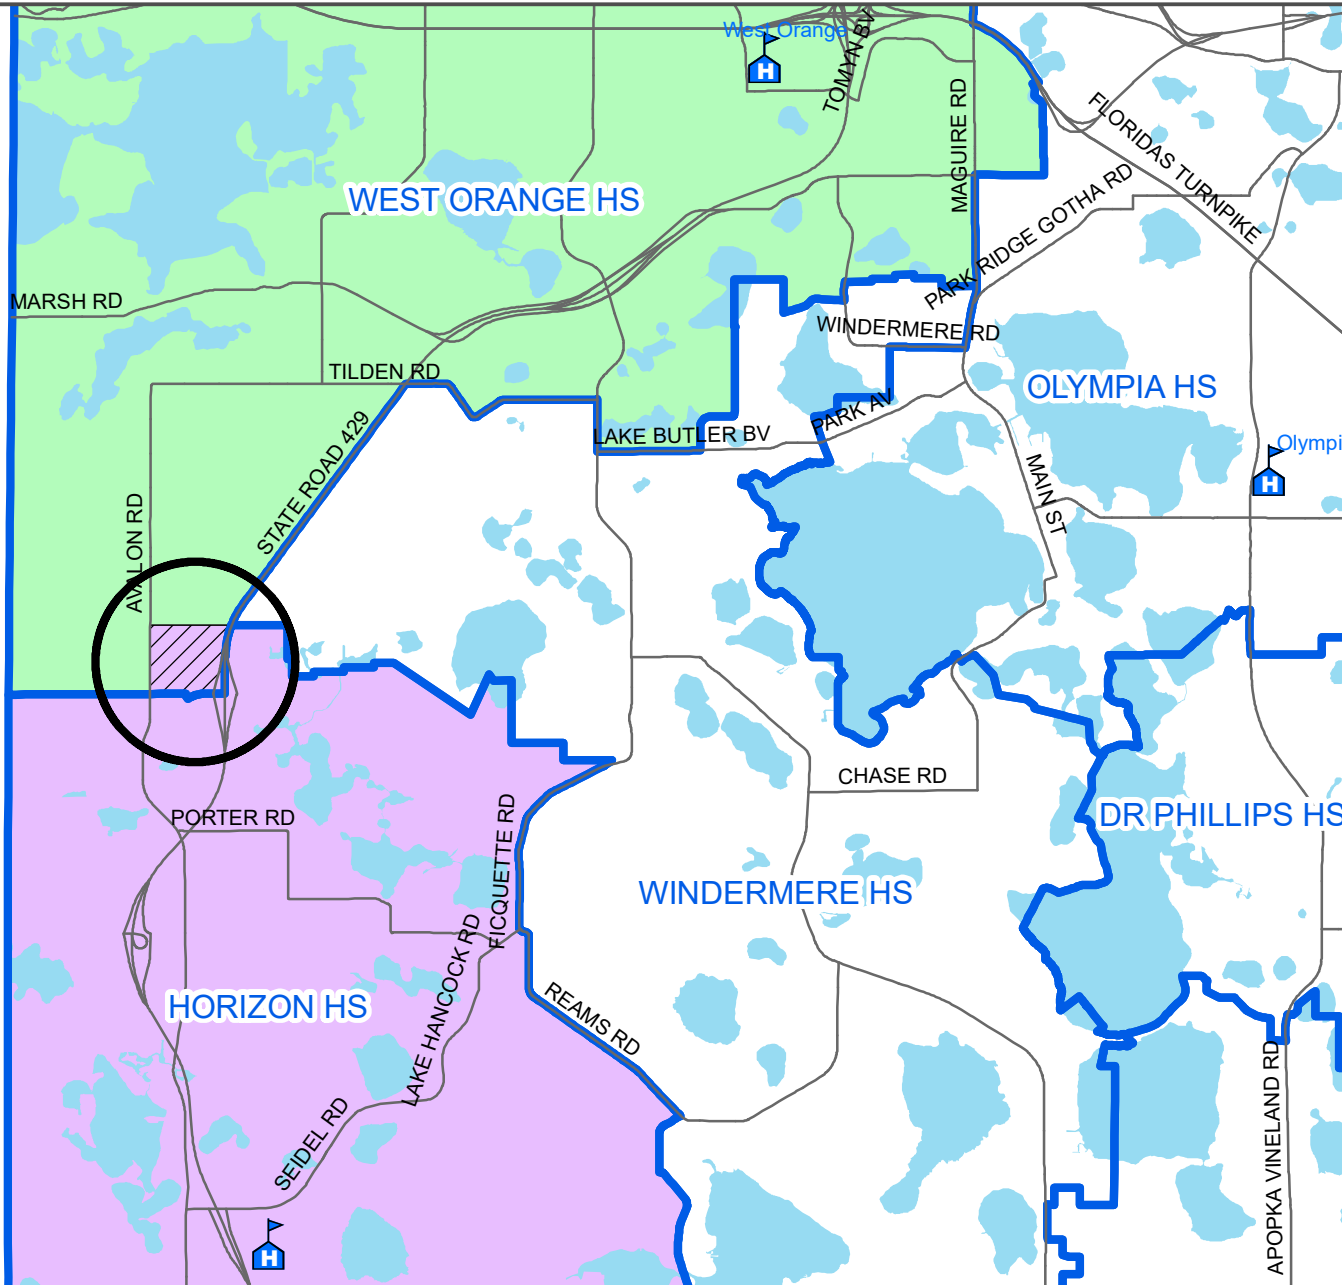

# Hamilton Gardens - Targeted Rezoning

## Legend

- HS Zones 21-22
- Targeted Area

Targeted area is zoned for West Orange HS. There are 8 OCPS HS students residing there.

**Recommendation:** move targeted area from West Orange HS to Horizon HS attendance zone.