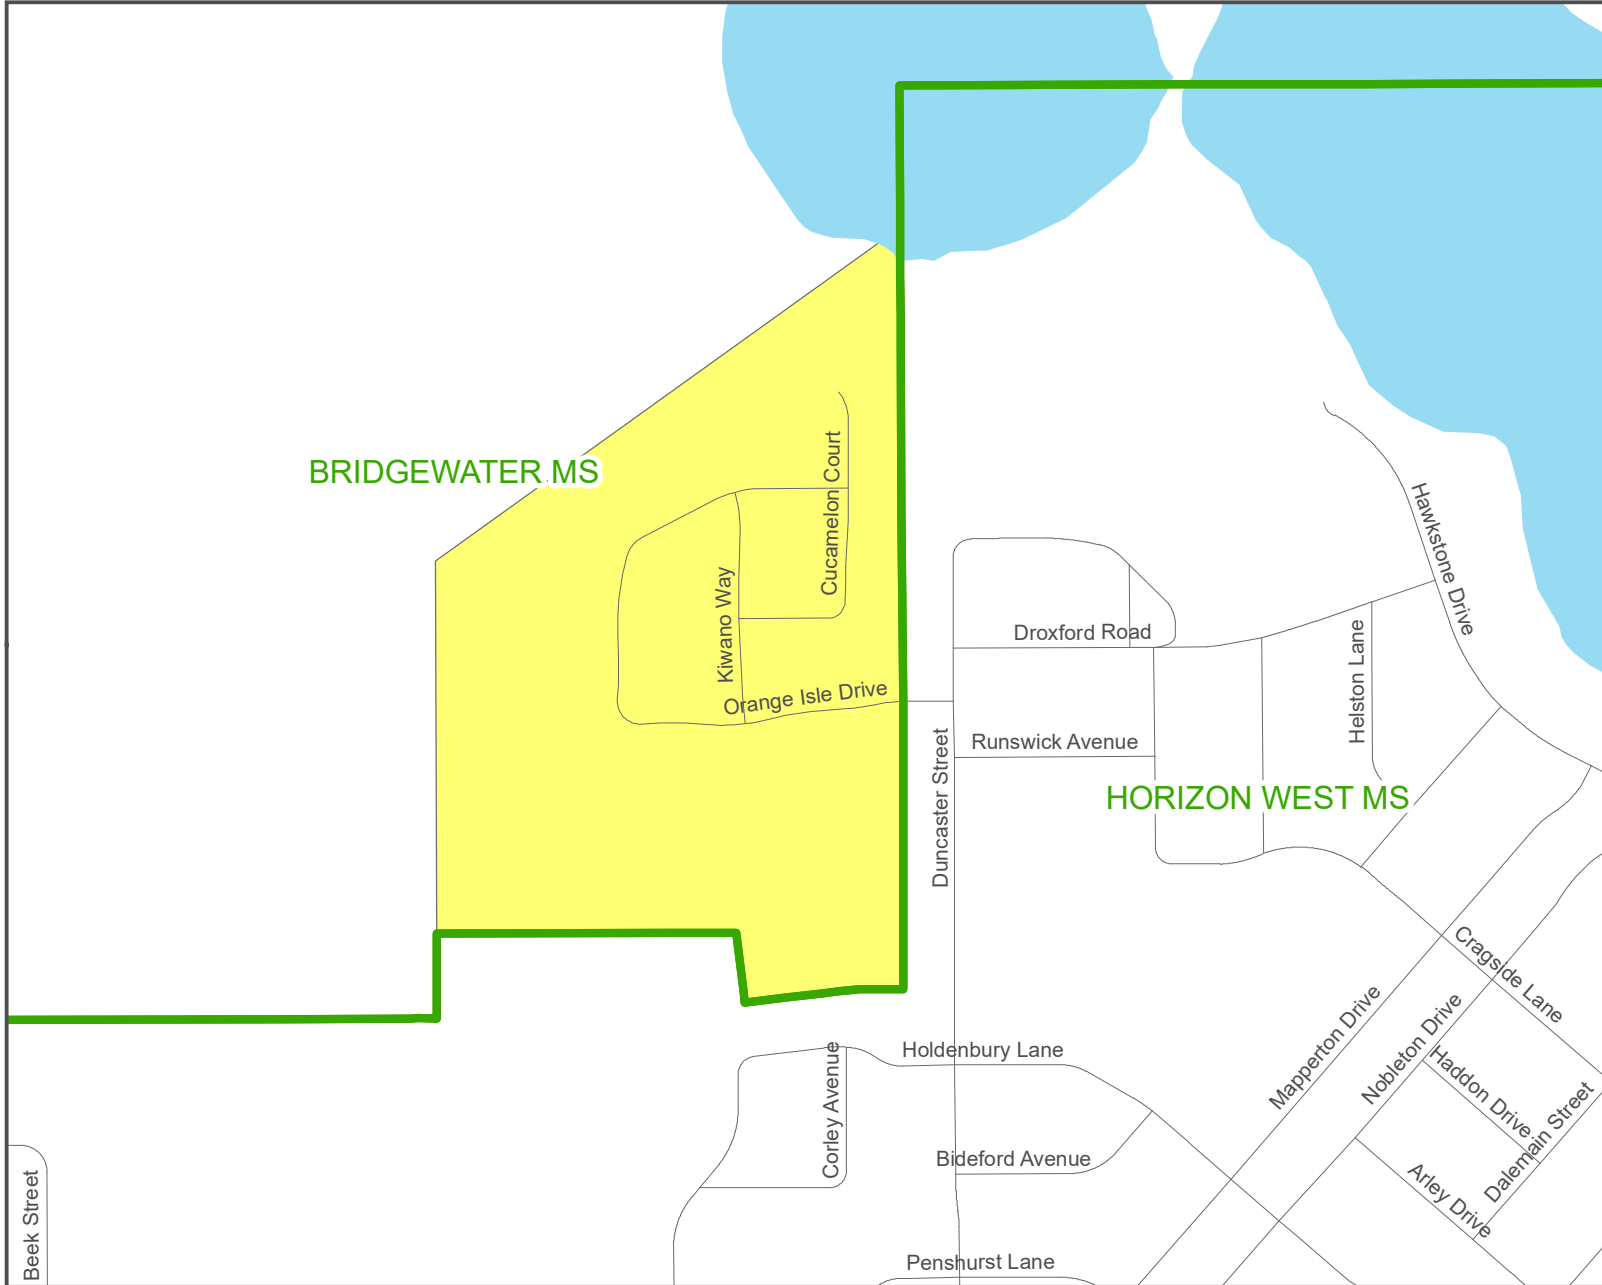

## Legend

-  ES Zones 21-22
-  Targeted Area

### Proposed

-  Independence ES
-  Sunset Park ES

Targeted area is zoned for Independence ES. This area is projected to have 15 ES students.

Recommendation: move targeted area from Independence ES to Sunset Park ES attendance zone.

# Sanctuary at Lakes of Windermere - Targeted Rezoning

## Legend

-  MS Zones 21-22
-  MS
-  Targeted Area

Targeted area is zoned for Bridgewater MS. This area is projected to have 8 MS students.

**Recommendation:** move targeted area from Bridgewater MS to Horizon West MS attendance zone.