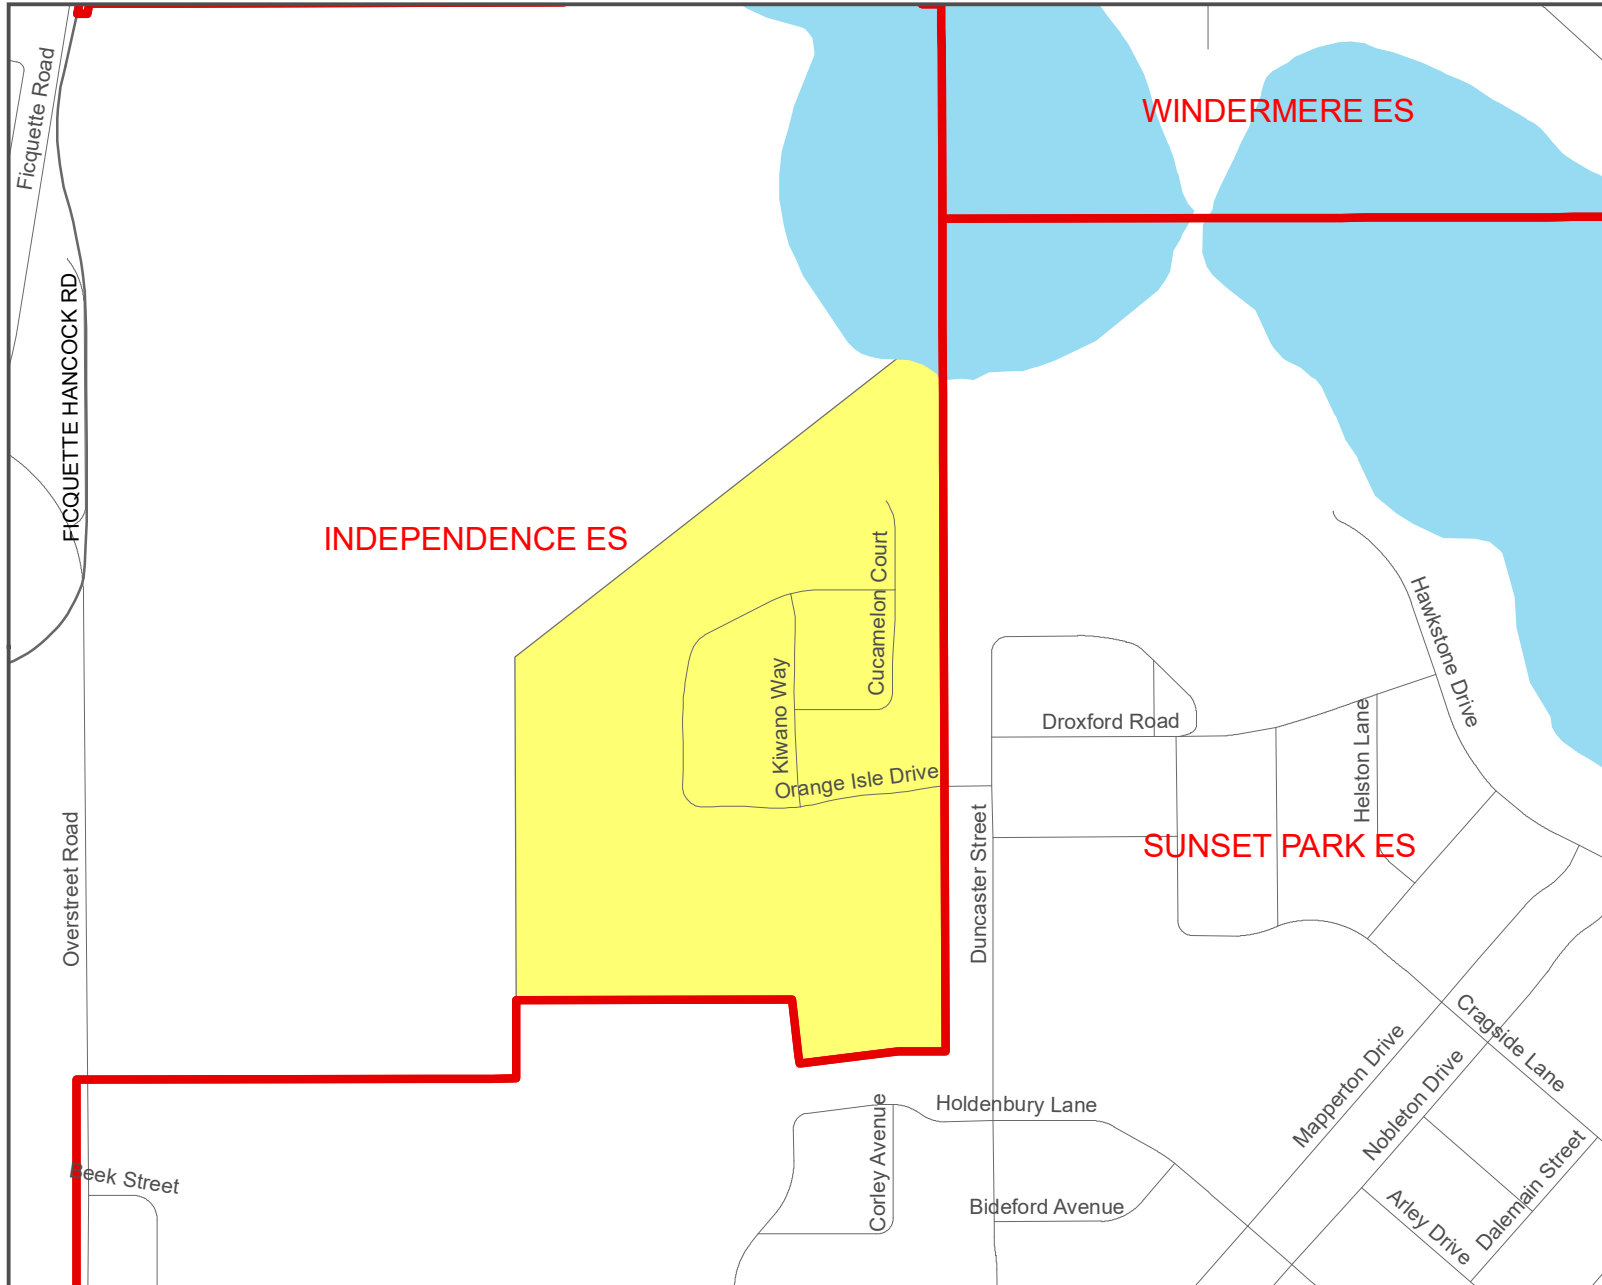

# Sanctuary at Lakes of Windermere - Targeted Rezoning

## Legend

-  ES Zones 21-22
-  Targeted Area

Targeted area is zoned for Independence ES. This area is projected to have 15 ES students.

**Recommendation:** move targeted area from Independence ES to Sunset Park ES attendance zone.

## Legend

-  ES Zones 21-22
-  Targeted Area