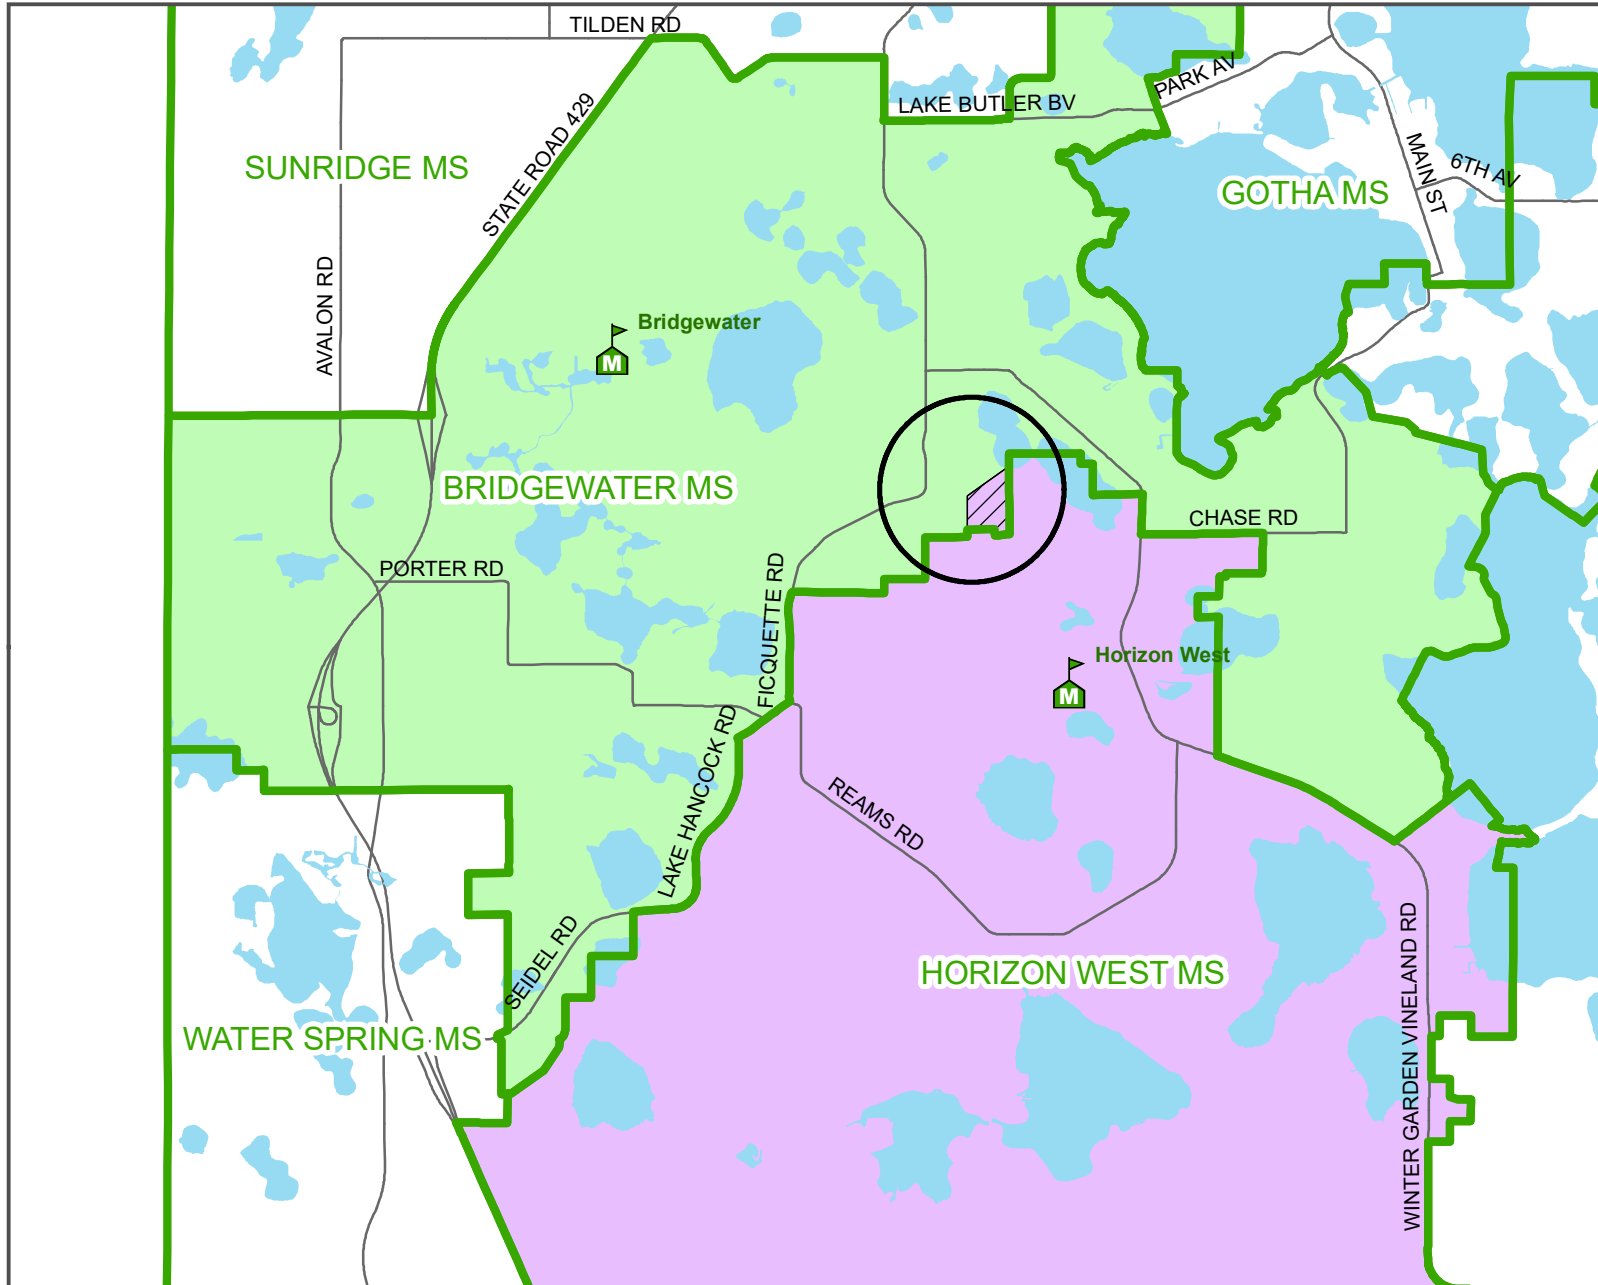

# Sanctuary at Lakes of Windermere - Targeted Rezoning

## Legend

-  MS Zones 21-22
-  MS
-  Targeted Area

Targeted area is zoned for Bridgewater MS. This area is projected to have 8 MS students.

**Recommendation:** move targeted area from Bridgewater MS to Horizon West MS attendance zone.

## Legend

- MS Zones 21-22
- MS
- Targeted Area
- Proposed**
- Bridgewater MS
- Horizon West MS

Targeted area is zoned for Bridgewater MS. This area is projected to have 8 MS students.

Recommendation: move targeted area from Bridgewater MS to Horizon West MS attendance zone.