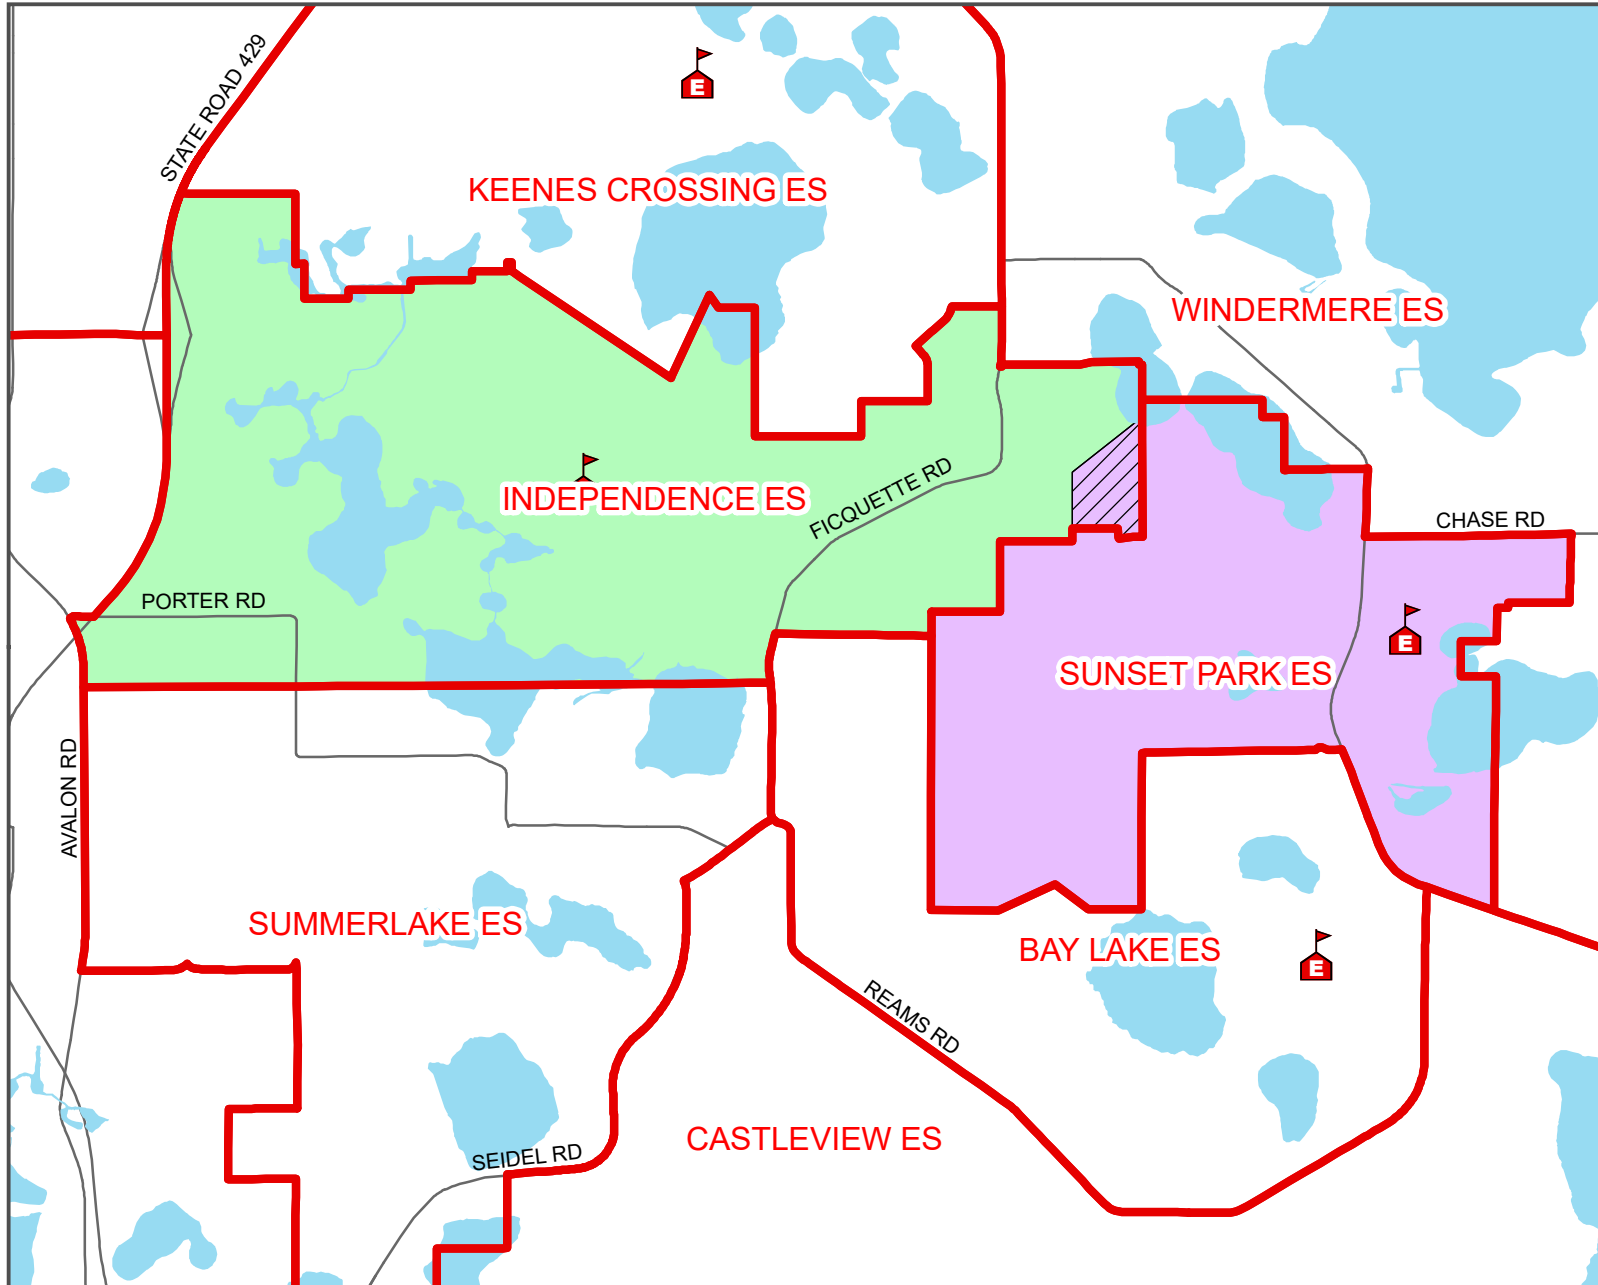

# Sanctuary at Lakes of Windermere - Targeted Rezoning

## Legend

-  ES Zones 21-22
-  Targeted Area

Targeted area is zoned for Independence ES. This area is projected to have 15 ES students.

**Recommendation:** move targeted area from Independence ES to Sunset Park ES attendance zone.

## Legend

-  ES Zones 21-22
-  Targeted Area