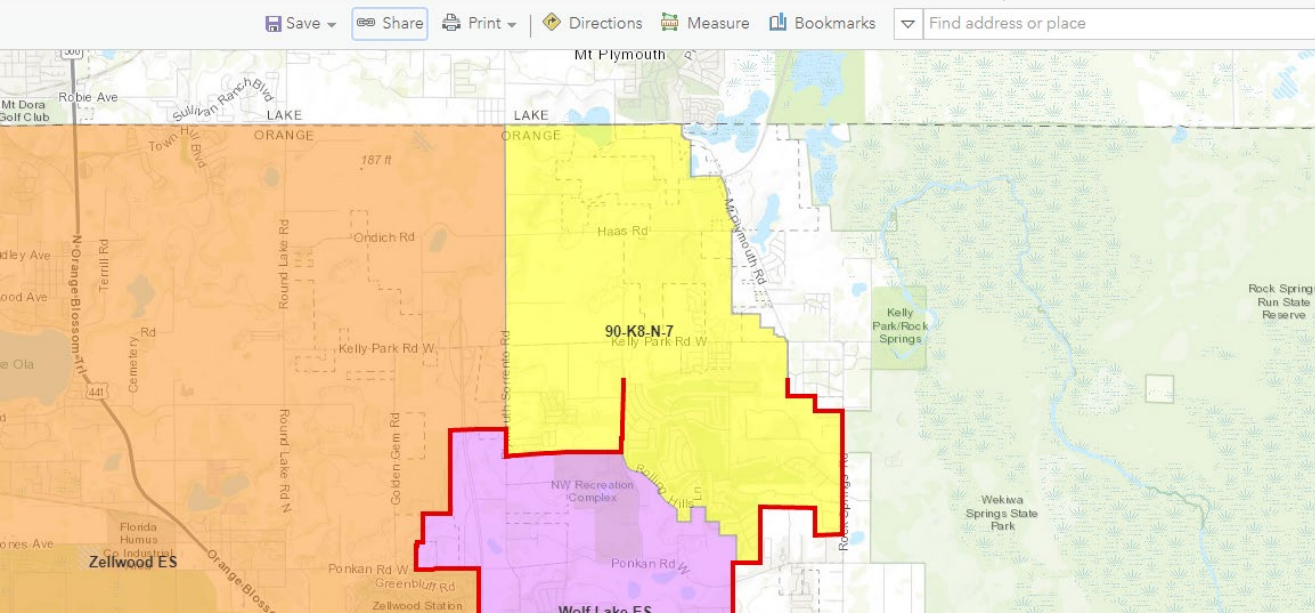

Interactive Rezone Maps

How to find what school attendance zone your home is within on an interactive rezone map:

1. Enter your address in the address search bar:

This will zoom in to your home.

2. Select the option in the Contents box that you want to review. You can also add the current school zone for reference:

Contents

- Current Elementary School Zones
- 114-E-W-4 & 89-E-W-4 option 1
- 114-E-W-4 & 89-E-W-4 option 2
- 114-E-W-4 & 89-E-W-4 option 3
- 114-E-W-4 & 89-E-W-4 option 4
- 114-E-W-4 & 89-E-W-4 option 5

3. Select the legend to display the colors assigned to each zone to determine your assigned school.