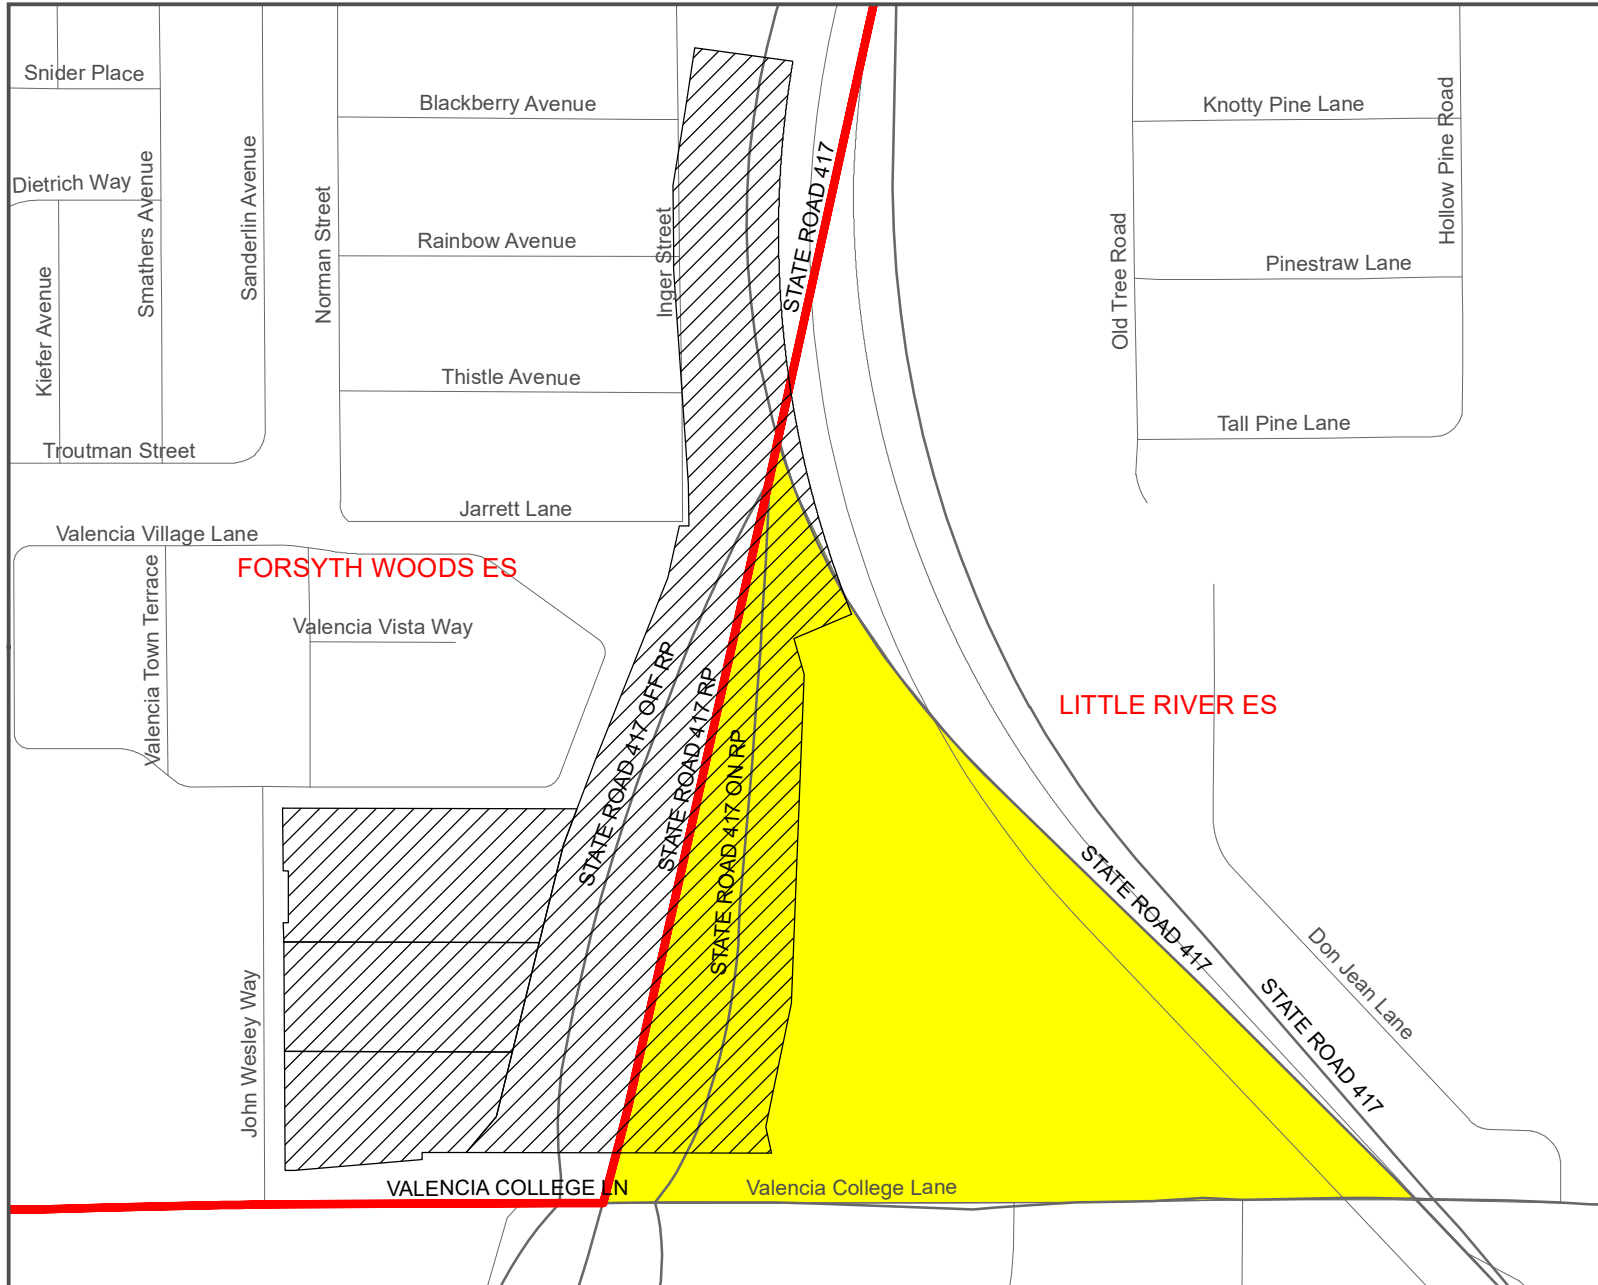

Asbury Technical Rezoning

Legend

-  Asbury Property
-  ES Zones
-  Rezoning Area

Asbury Property is split between Forsyth Woods ES zone and Little River ES zone. There are currently no OCPS students residing in the rezoning area.

Recommendation: move rezoning area from Little River ES to Forsyth Woods ES attendance zone.

Asbury Technical Rezoning

Legend

- ES
- ES Zones
- Rezoning Area

Proposed

- Forsyth Woods ES
- Little River ES

Asbury Property is split between Forsyth Woods ES zone and Little River ES zone. There are currently no OCPS students residing in the rezoning area.

Recommendation: move rezoning area from Little River ES to Forsyth Woods ES attendance zone.