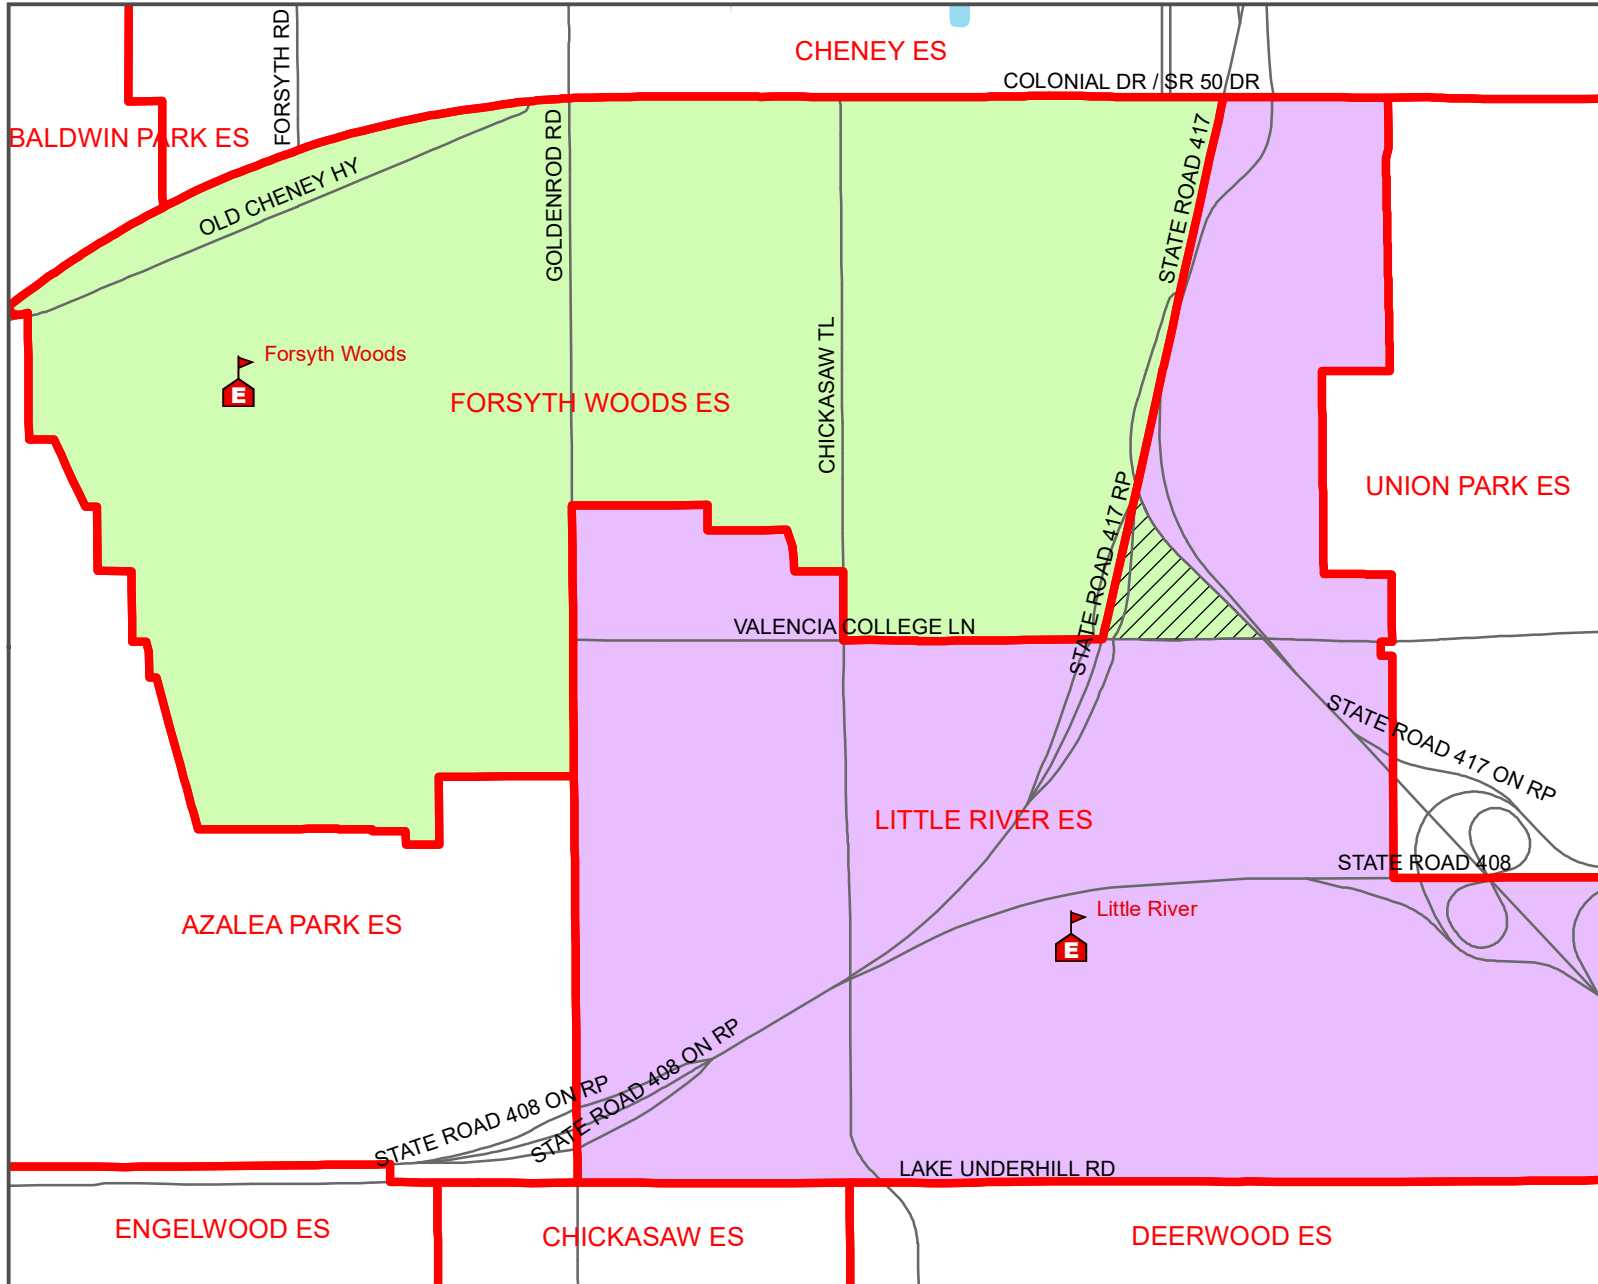

Asbury Technical Rezoning

Legend

-  Asbury Property
-  ES Zones
-  Rezoning Area

Asbury Property is split between Forsyth Woods ES zone and Little River ES zone. There are currently no OCPS students residing in the rezoning area.

Recommendation: move rezoning area from Little River ES to Forsyth Woods ES attendance zone.

Asbury Technical Rezoning

Legend

- ES
- ES Zones
- Rezoning Area

Proposed

- Forsyth Woods ES
- Little River ES

Asbury Property is split between Forsyth Woods ES zone and Little River ES zone. There are currently no OCPS students residing in the rezoning area.

Recommendation: move rezoning area from Little River ES to Forsyth Woods ES attendance zone.