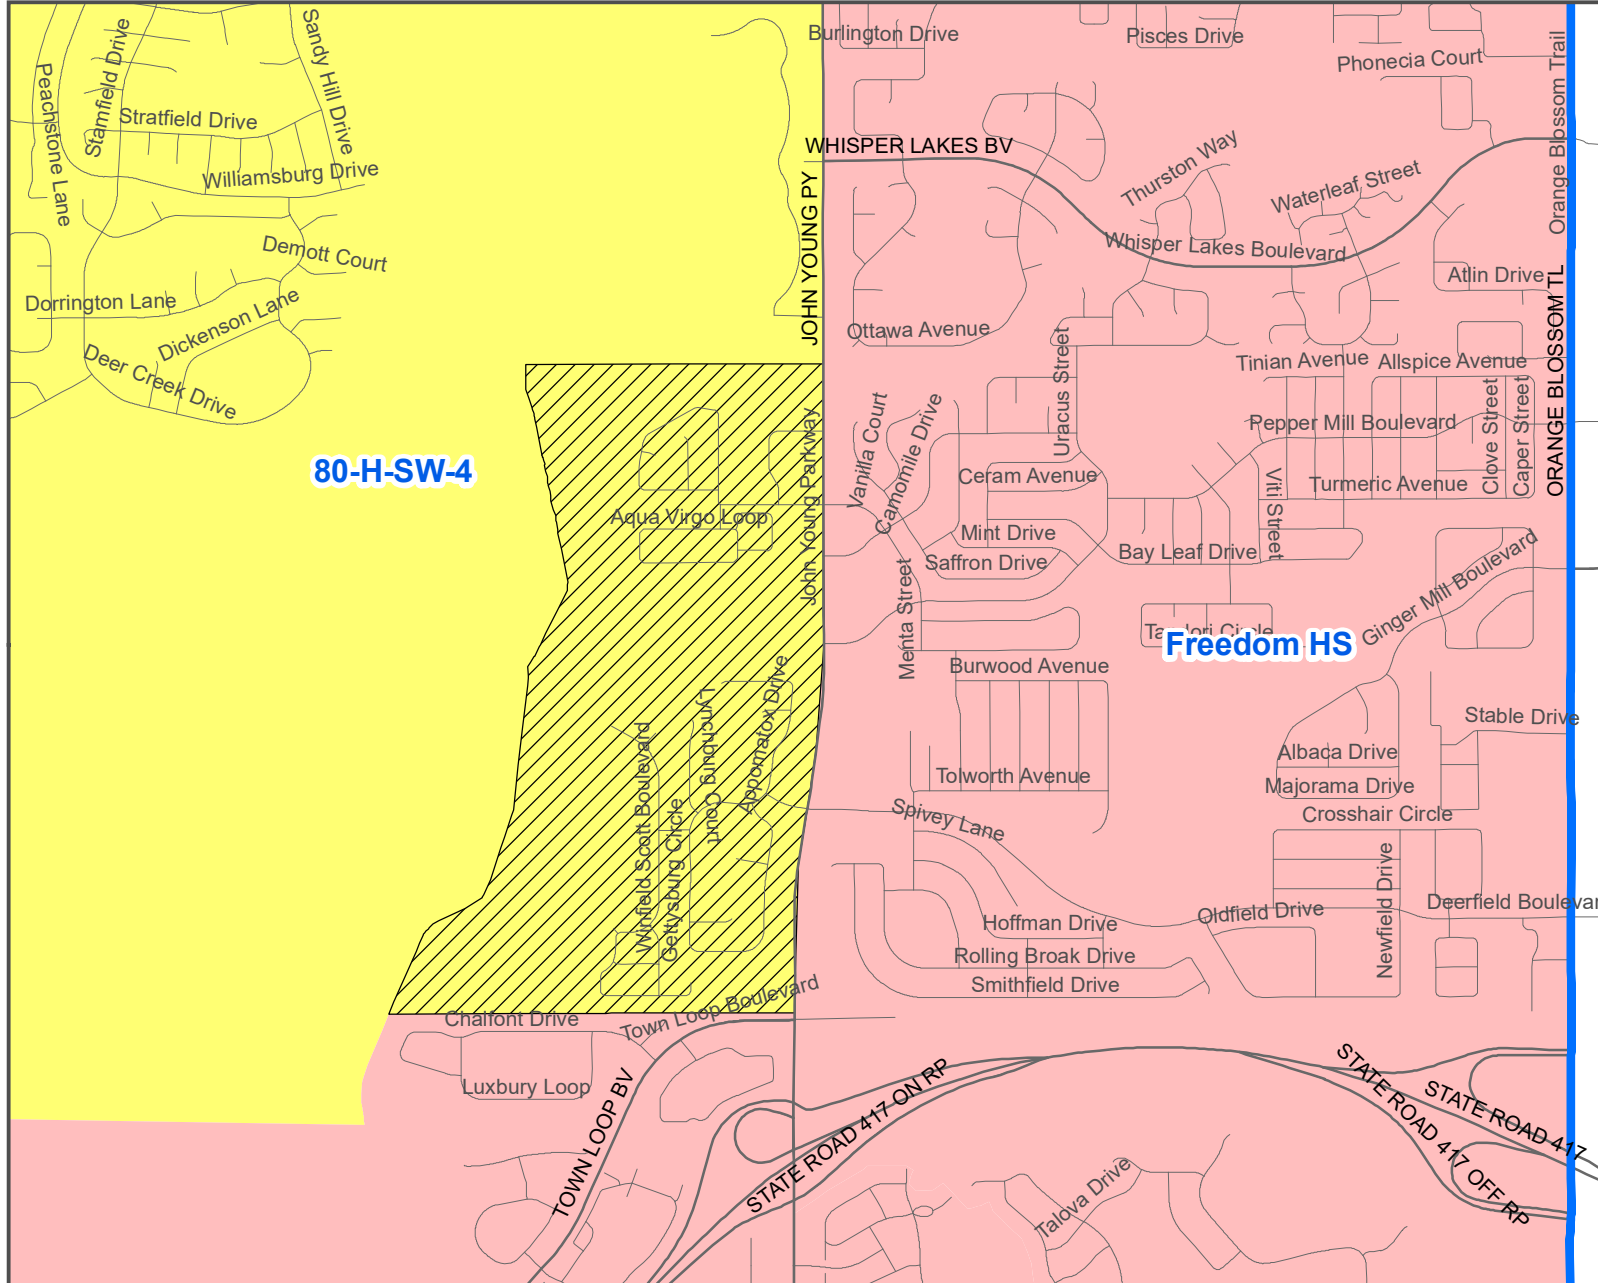

Heritage Place and Crystal Creek Neighborhoods

Legend

-  HS Zones
-  Targeted Area
-  80-H-SW-4
-  Freedom HS

Targeted area is zoned for 80-H-SW-4. There are 106 HS OCPS students residing there.

Recommendation: move targeted area from 80-H-SW-4 to Freedom HS attendance zone.

Heritage Place and Crystal Creek Neighborhoods

Legend

- HS Zones
- HS
- Targeted Area

Proposed HS Zones

- 80-H-SW-4
- Freedom HS

Targeted area is zoned for 80-H-SW-4. There are 106 HS OCPS students residing there.

Recommendation: move targeted area from 80-H-SW-4 to Freedom HS attendance zone.