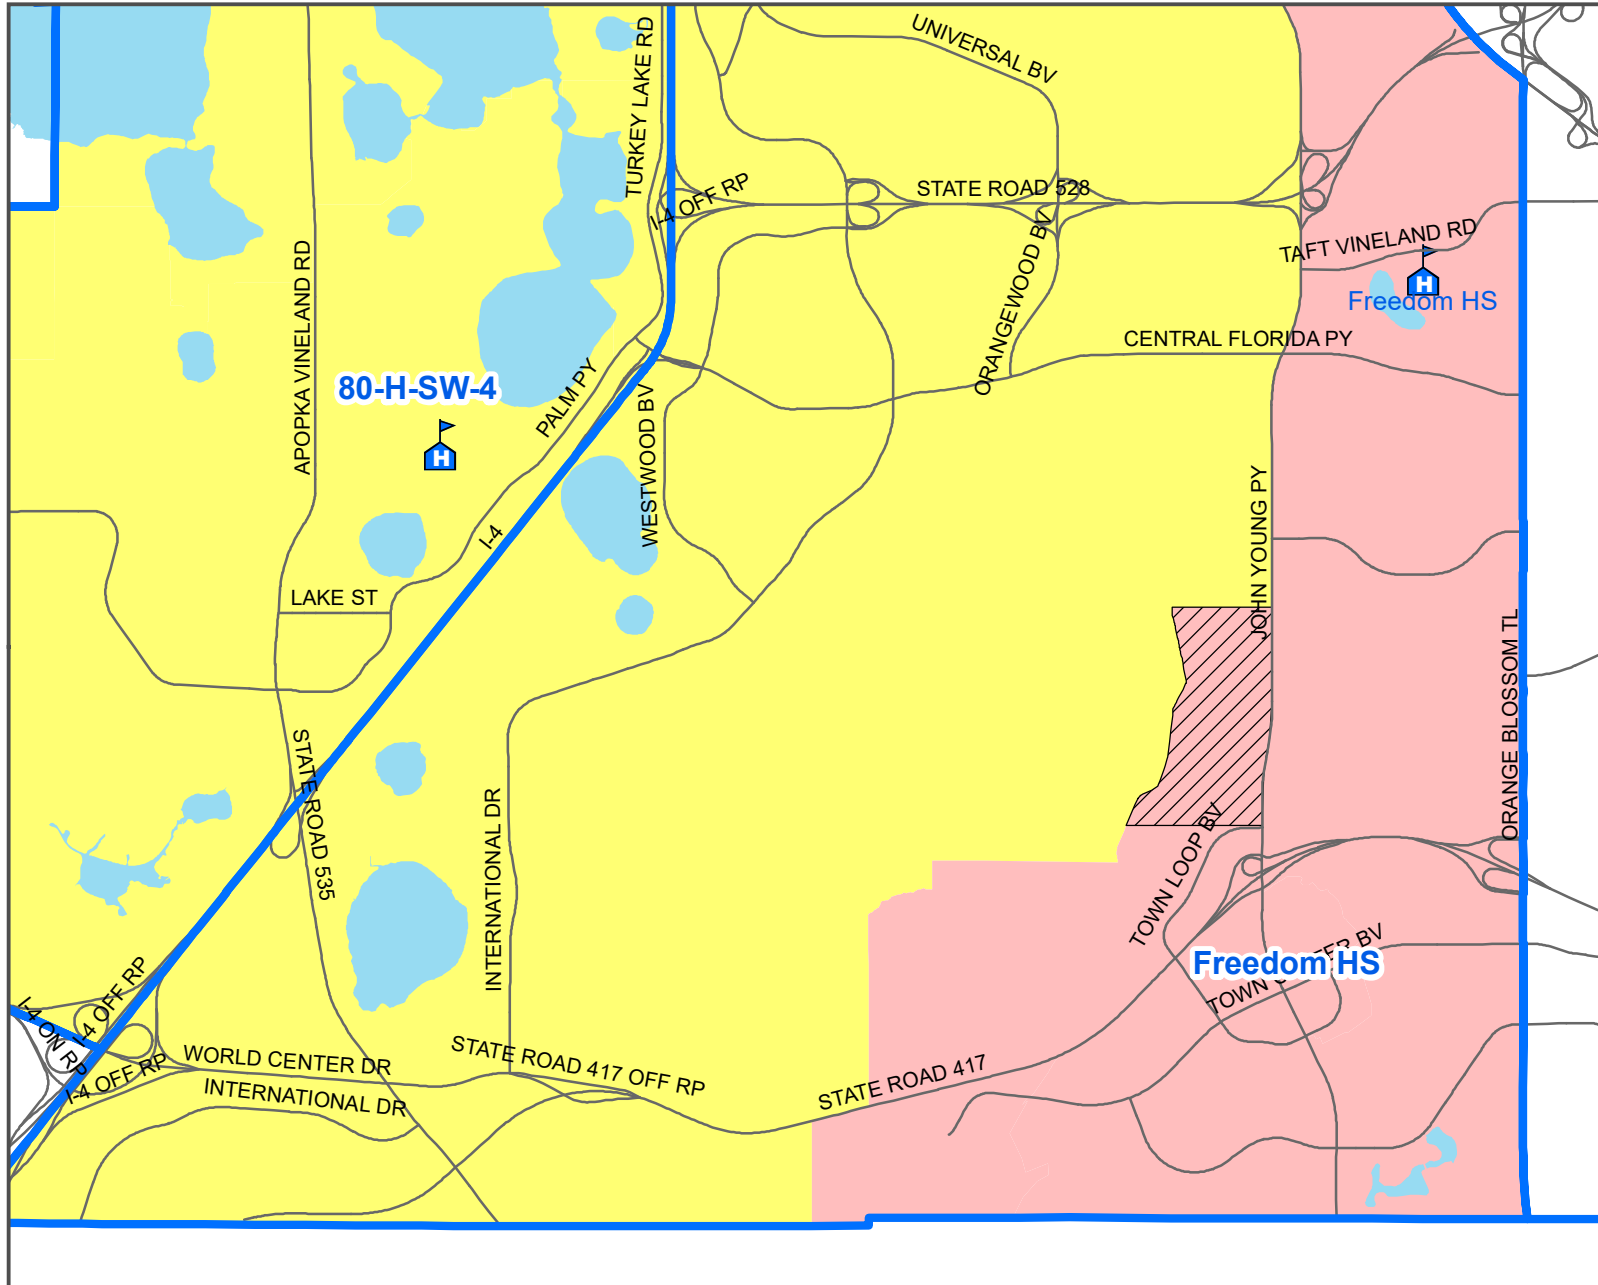

Heritage Place and Crystal Creek Neighborhoods

Legend

-  HS Zones
-  Targeted Area
-  80-H-SW-4
-  Freedom HS

Targeted area is zoned for 80-H-SW-4. There are 106 HS OCPS students residing there.

Recommendation: move targeted area from 80-H-SW-4 to Freedom HS attendance zone.

Heritage Place and Crystal Creek Neighborhoods

Legend

- HS Zones
- HS
- Targeted Area

Proposed HS Zones

- 80-H-SW-4
- Freedom HS

Targeted area is zoned for 80-H-SW-4. There are 106 HS OCPS students residing there.

Recommendation: move targeted area from 80-H-SW-4 to Freedom HS attendance zone.