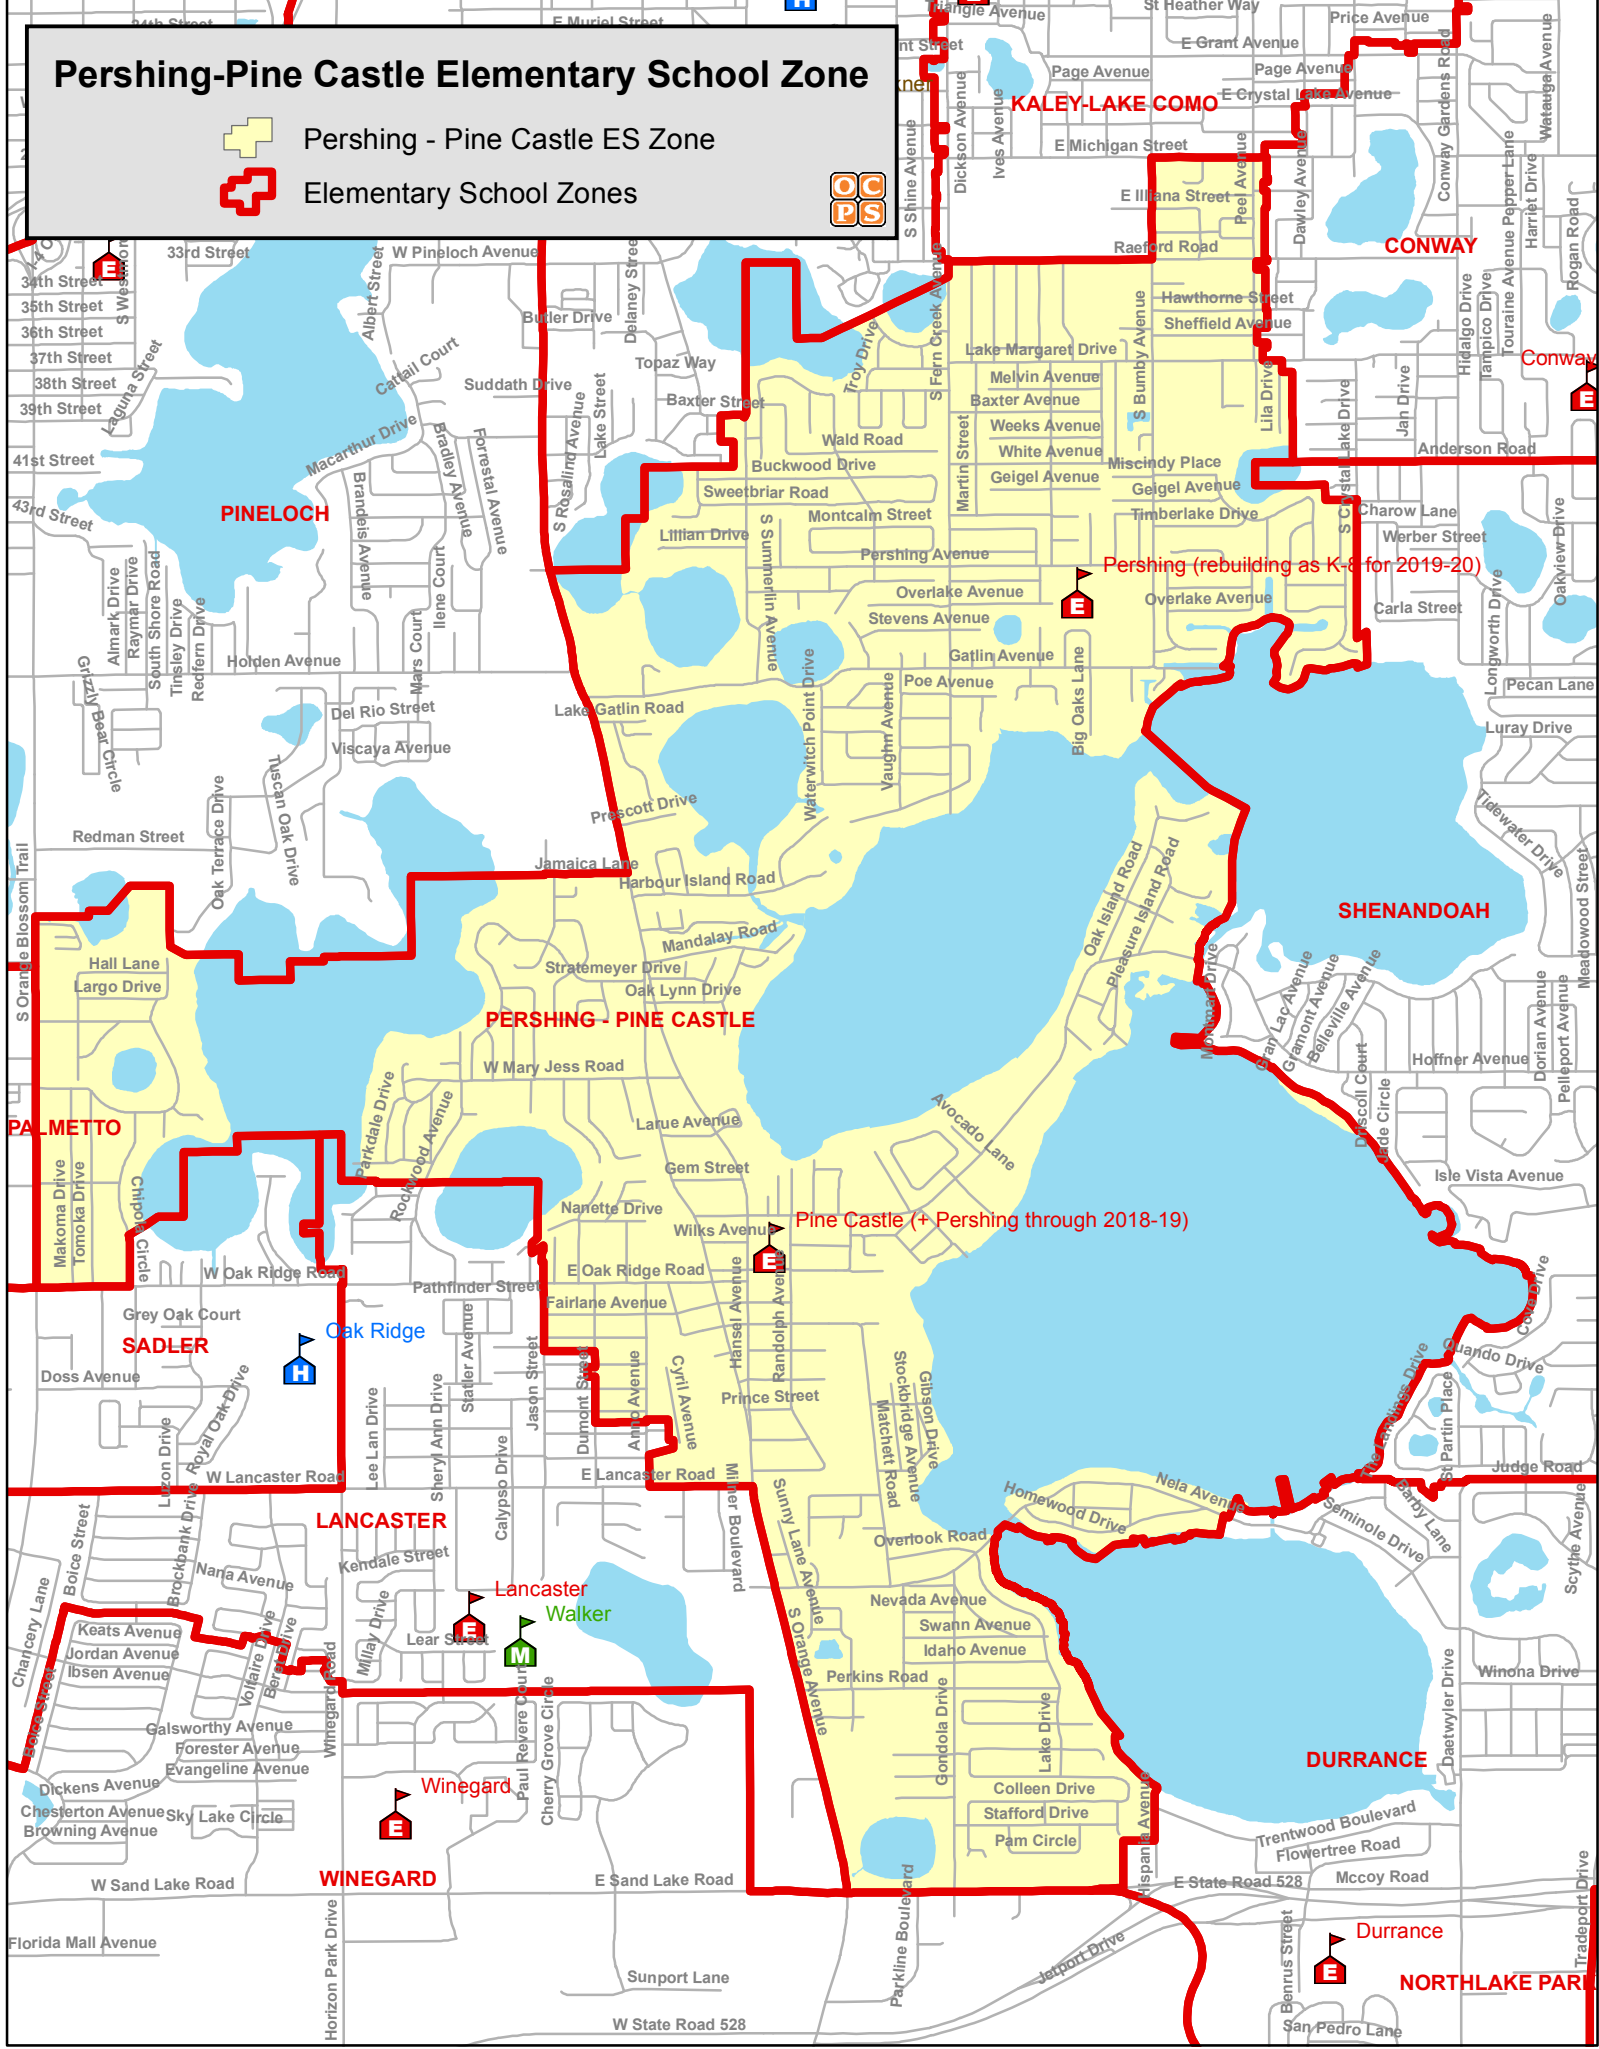

Pershing-Pine Castle Elementary School Zone

Pershing - Pine Castle ES Zone

Elementary School Zones

Pershing (rebuilding as K-8 for 2019-20)

Pine Castle (+ Pershing through 2018-19)

Durrance

Northlake Park

Department of Student Enrollment - May 4, 2017