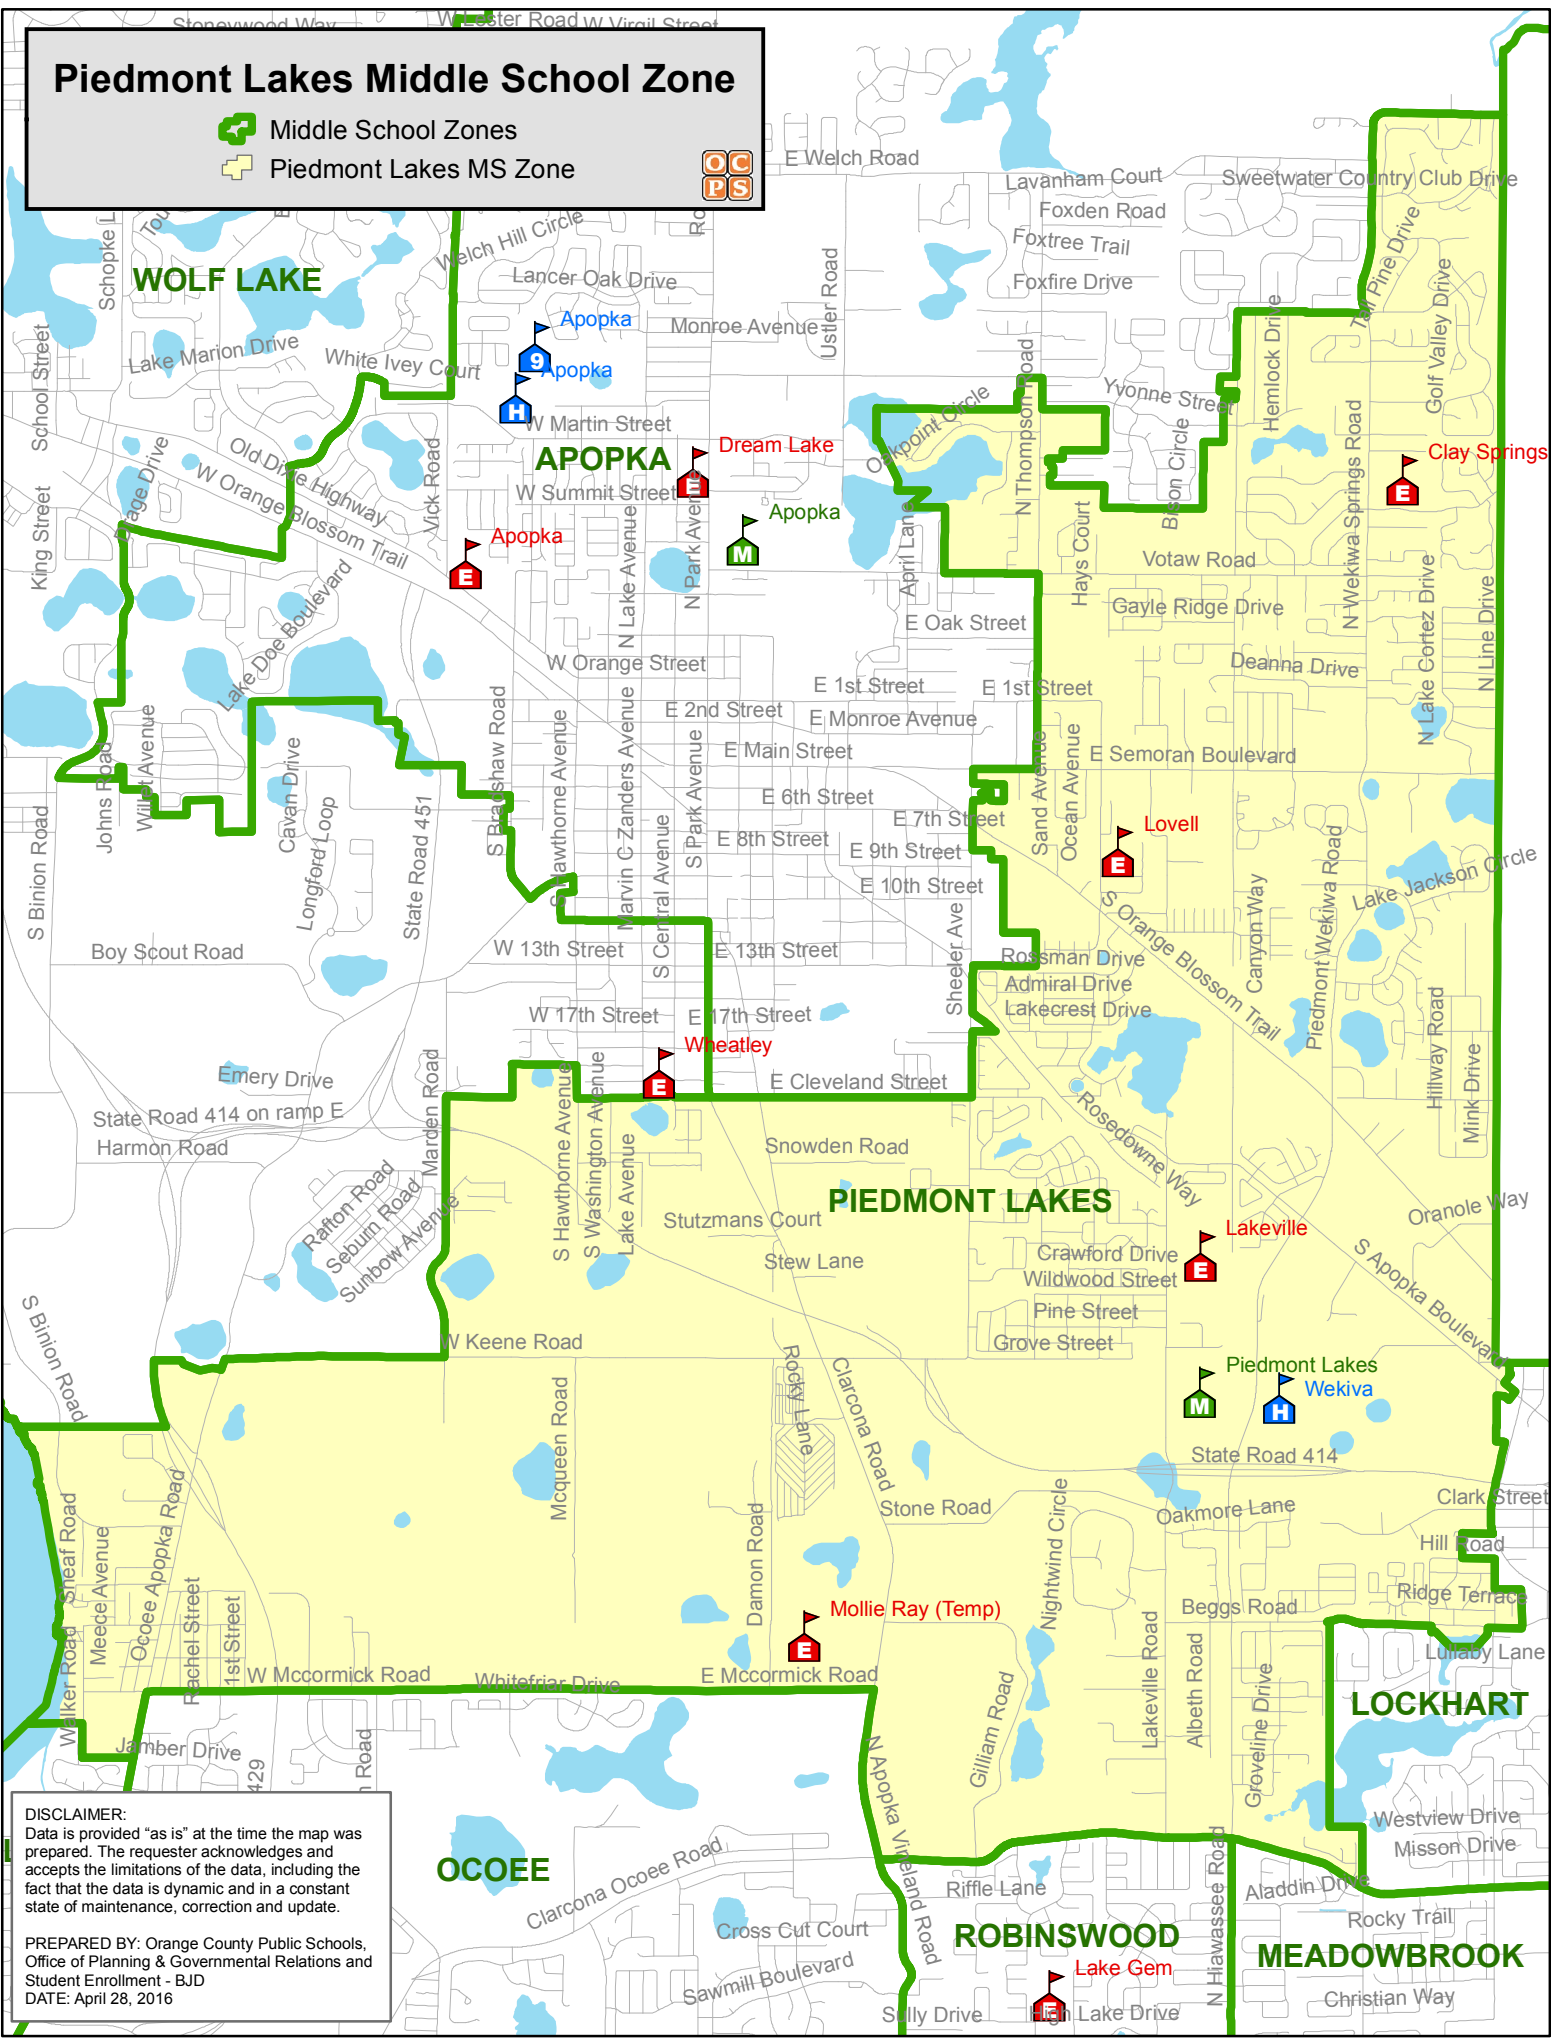

Piedmont Lakes Middle School Zone

-  Middle School Zones
-  Piedmont Lakes MS Zone

DISCLAIMER:
 Data is provided "as is" at the time the map was prepared. The requester acknowledges and accepts the limitations of the data, including the fact that the data is dynamic and in a constant state of maintenance, correction and update.