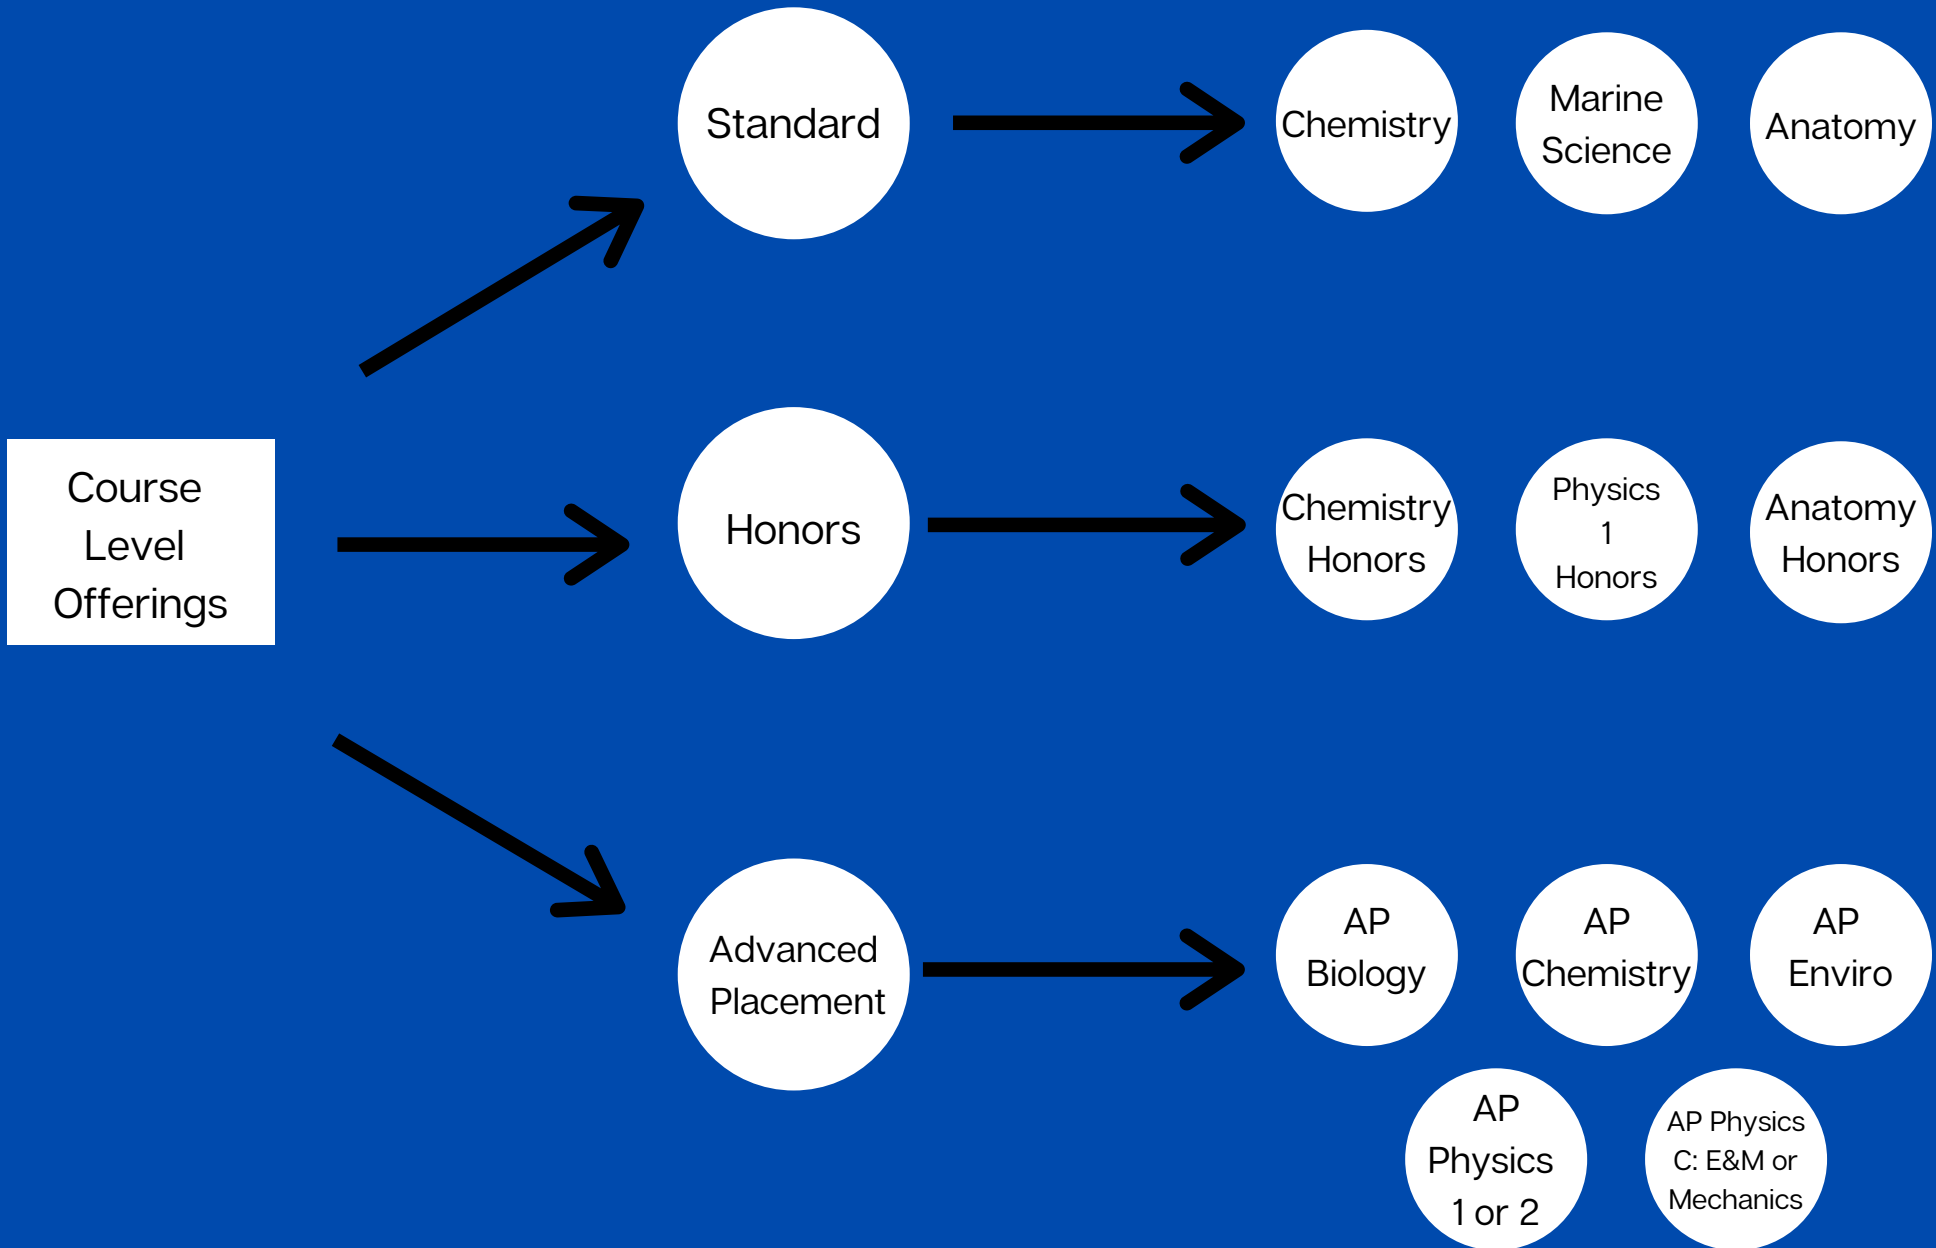

A or B

Gov/Econ
Honors

or

AP
Gov/Econ

C

Gov/Econ
Honors

D or F

Gov &
Econ

AP
US
History

A - C

AP
Gov/Econ

D or F

Gov/Econ
Honors

or

Gov &
Econ

**GRADE 12 ENGLISH
FLOWCHART FOR COURSE SELECTION
APOPKA HIGH SCHOOL**

What course
are you in
now?

**GRADE 12 SCIENCE
FLOWCHART FOR COURSE SELECTION
APOPKA HIGH SCHOOL**

**GRADE 12 MATH
FLOWCHART FOR COURSE SELECTION
APOPKA HIGH SCHOOL**

+ Algebra 1 and Geometry are graduation requirements.