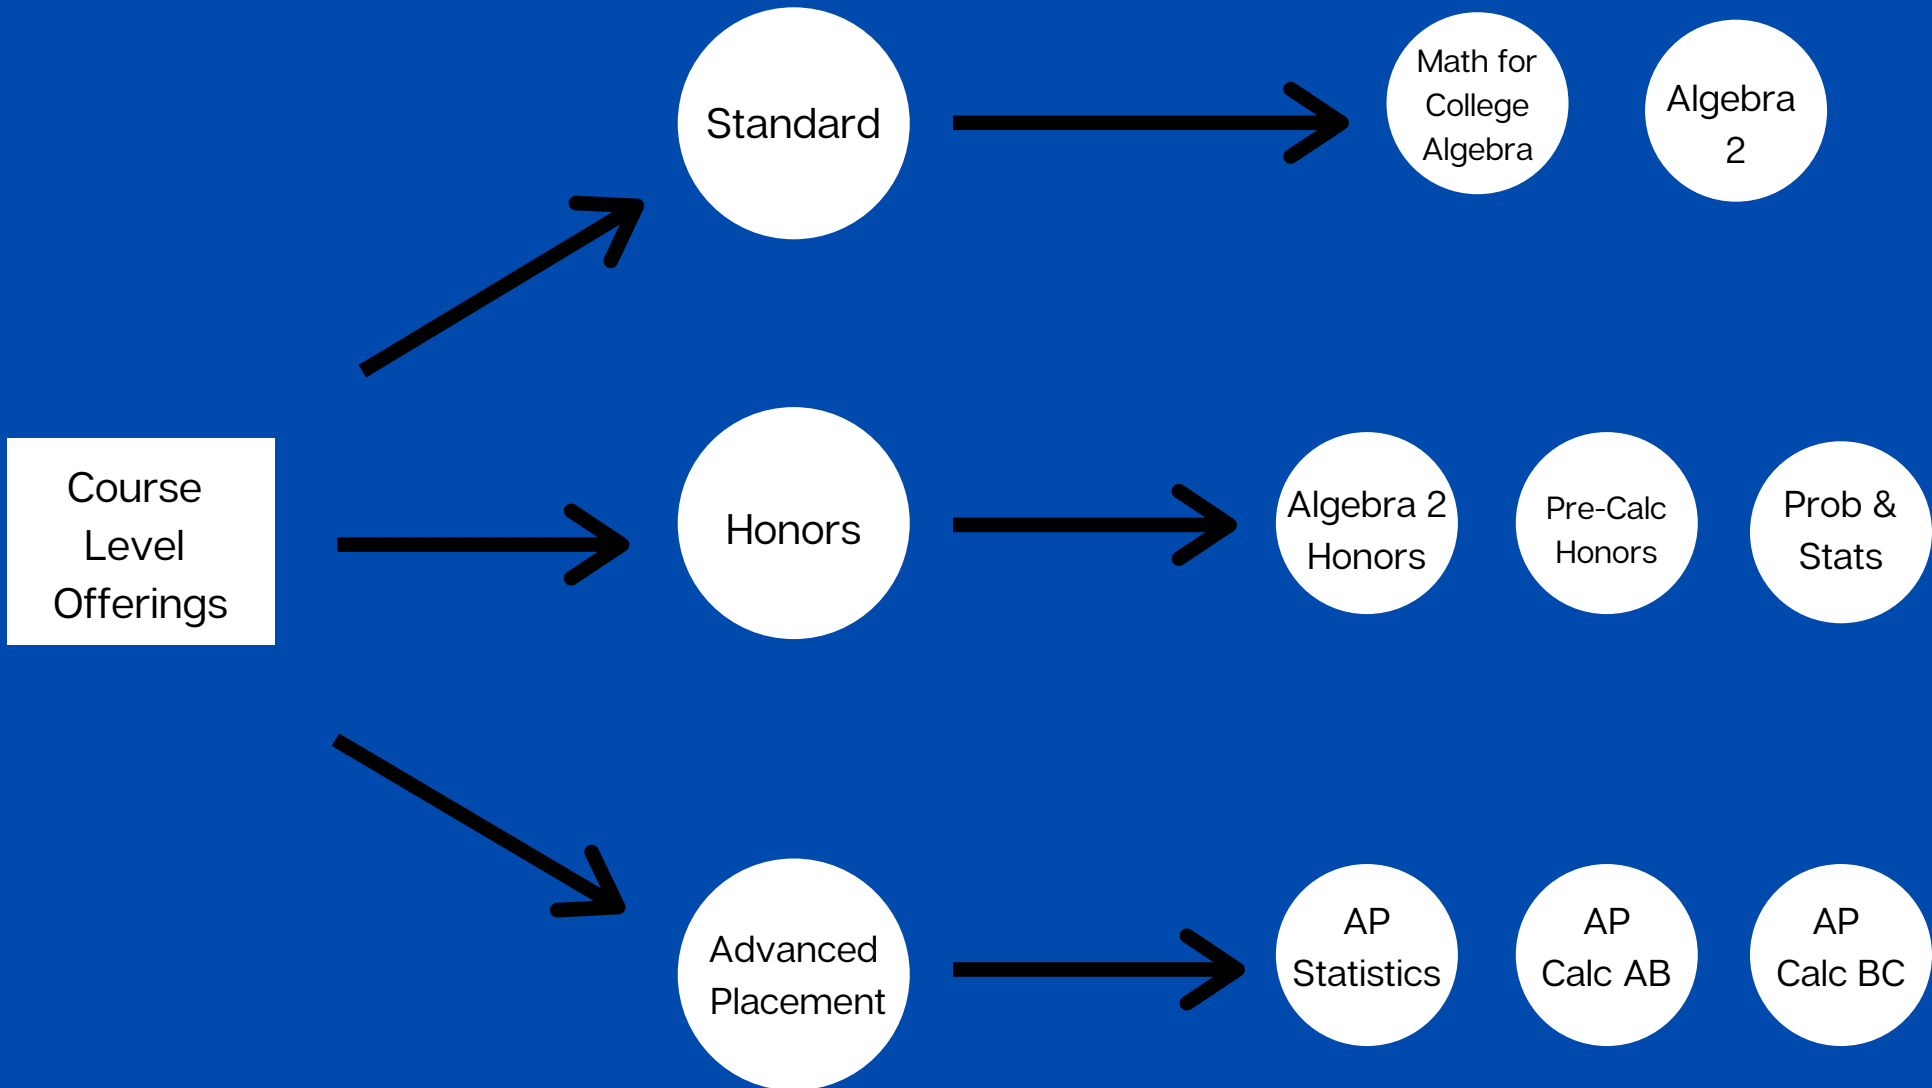

A or B

Gov/Econ
Honors

or

AP
Gov/Econ

C

Gov/Econ
Honors

D or F

Gov &
Econ

AP
US
History

A - C

AP
Gov/Econ

D or F

Gov/Econ
Honors

or

Gov &
Econ

**GRADE 12 ENGLISH
FLOWCHART FOR COURSE SELECTION
APOPKA HIGH SCHOOL**

What course
are you in
now?

**GRADE 12 SCIENCE
FLOWCHART FOR COURSE SELECTION
APOPKA HIGH SCHOOL**

**GRADE 12 MATH
FLOWCHART FOR COURSE SELECTION
APOPKA HIGH SCHOOL**

+ Algebra 1 and Geometry are graduation requirements.